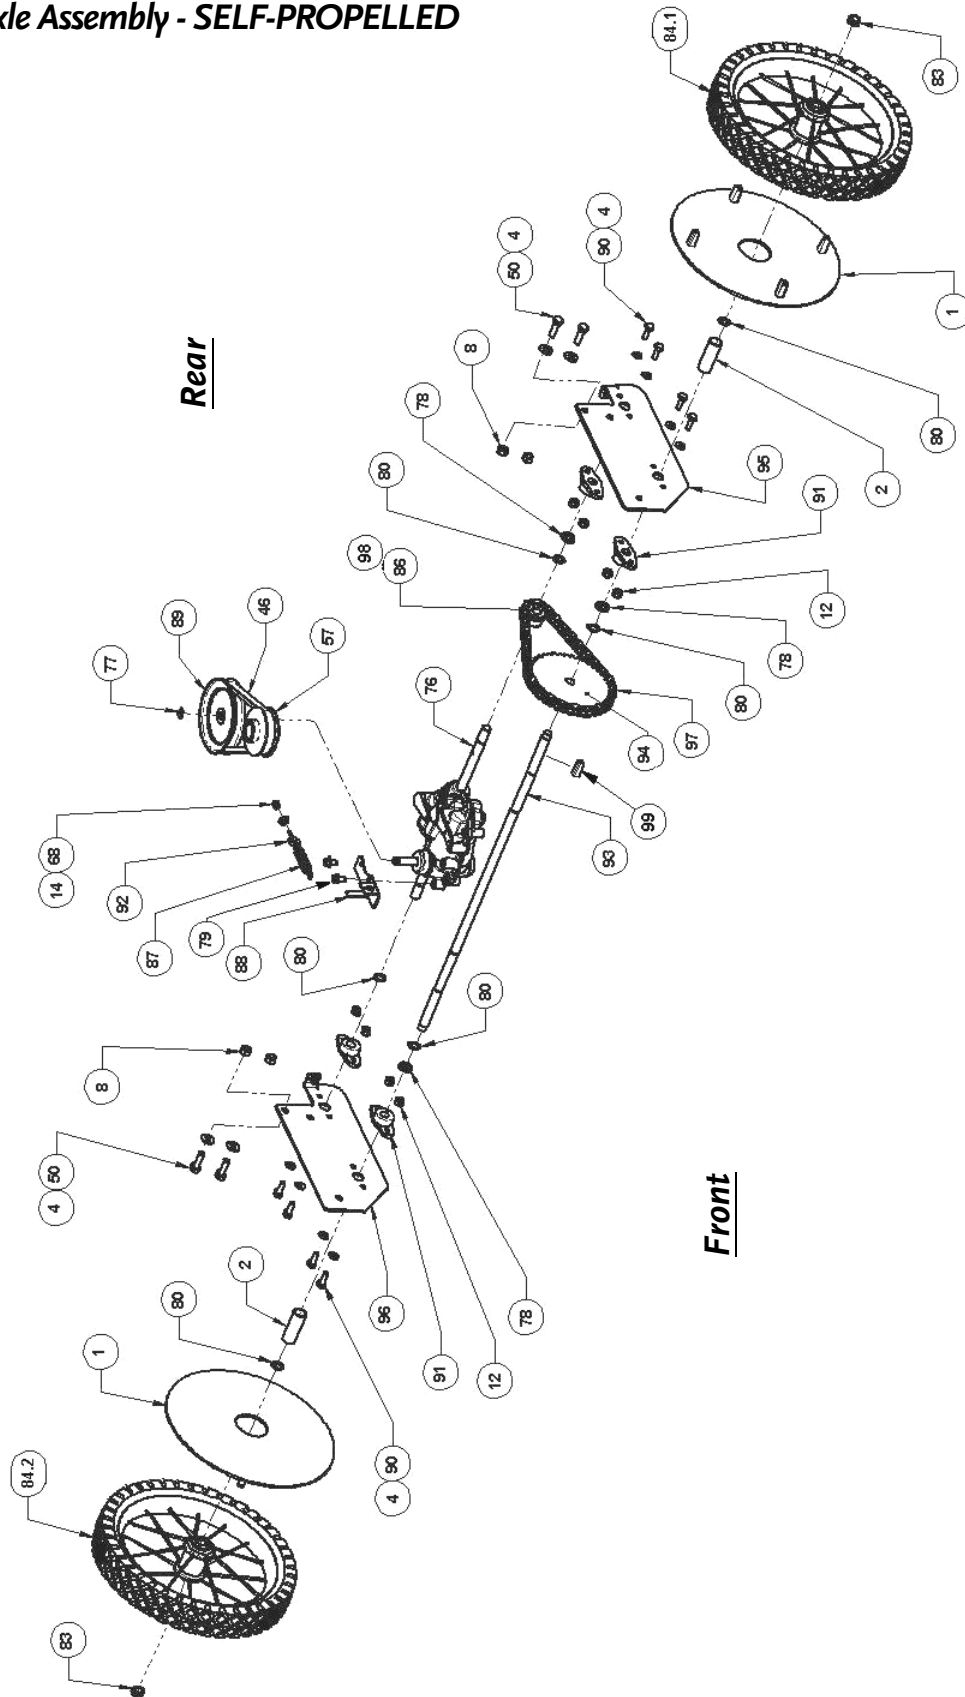

Schematic - Axle Assembly - SELF-PROPELLED

060328

Parts List - Mow Ball™ Assembly - All Models

NOTE: Part numbers listed are available through Country Home Products, Inc.

<u>Ref#</u>	<u>Part#</u>	<u>Description</u>
14	112371	Washer, Flat, #10 USS
30	213081	Bolt, Flat Head, 5/16"-18 x 2.75" w/Patch
31	143991	Spring, Ext., .500" OD x .049" Wire, Brake Return
32	143511	Brake Arm Assembly
33	121521	Washer, Axle, .750" OD x .380" ID
34	114781	Screw, Pan Head, 10-24 x 5/8", Slotted, GR 2
35	143501	Plate, Bearing, Lower, w/Bearing and Inserts
35.1	164111	Insert, 1/4"-20, Round
36	143491	Plate, Bearing, Upper
37	143921	Bearing, Ball, w/Snap Ring
38	143531	Pulley, V-Belt, 3-1/2"
39	144631	Bolt, 3/8"-16 x 4-3/4", HHCS, GR 5, ZP
40	144101	Mow Ball™, Nylon
41	143571	Plate, Line Spacer
42	143551	Standoff, Line Spacer Plate, T
43	143541	Plate, Back-Up
44	144701	Bolt, Serrated Flange, 5/16"-18 x 3/4", HHCS, GR 5, ZP
118	147181	Bearing Housing Assembly w/Brake and Belt
119	160321	Head Assembly, Complete
REF	145311	Cord, 23" long, .130ml, Orange