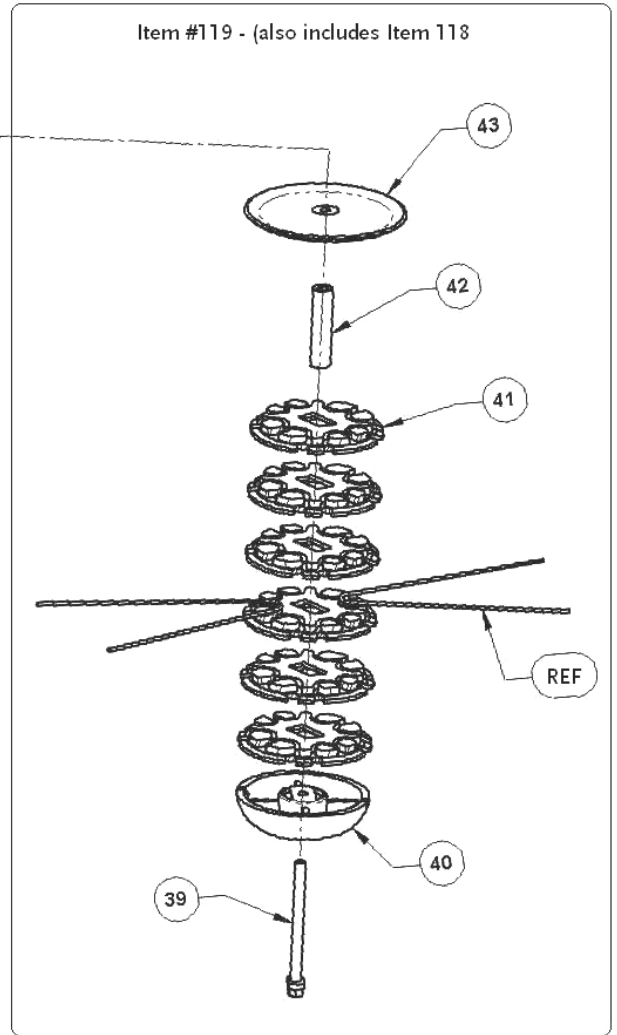

Parts List - Mow Ball™ Assembly - All Models

NOTE: Part numbers listed are available through Country Home Products, Inc.

<u>Ref#</u>	<u>Part#</u>	<u>Description</u>
14	112371	Washer, Flat, #10 USS
30	213081	Bolt, Flat Head, 5/16"-18 x 2.75" w/Patch
31	143991	Spring, Ext., .500" OD x .049" Wire, Brake Return
32	143511	Brake Arm Assembly
33	121521	Washer, Axle, .750" OD x .380" ID
34	114781	Screw, Pan Head, 10-24 x 5/8", Slotted, GR 2
35	143501	Plate, Bearing, Lower, w/Bearing and Inserts
35.1	164111	Insert, 1/4"-20, Round
36	143491	Plate, Bearing, Upper
37	143921	Bearing, Ball, w/Snap Ring
38	143531	Pulley, V-Belt, 3-1/2"
39	144631	Bolt, 3/8"-16 x 4-3/4", HHCS, GR 5, ZP
40	144101	Mow Ball™, Nylon
41	143571	Plate, Line Spacer
42	143551	Standoff, Line Spacer Plate, T
43	143541	Plate, Back-Up
44	144701	Bolt, Serrated Flange, 5/16"-18 x 3/4", HHCS, GR 5, ZP
118	147181	Bearing Housing Assembly w/Brake and Belt
119	160321	Head Assembly, Complete
REF	145311	Cord, 23" long, .130ml, Orange

Schematic - Mow Ball™ Assembly - All Models

060327