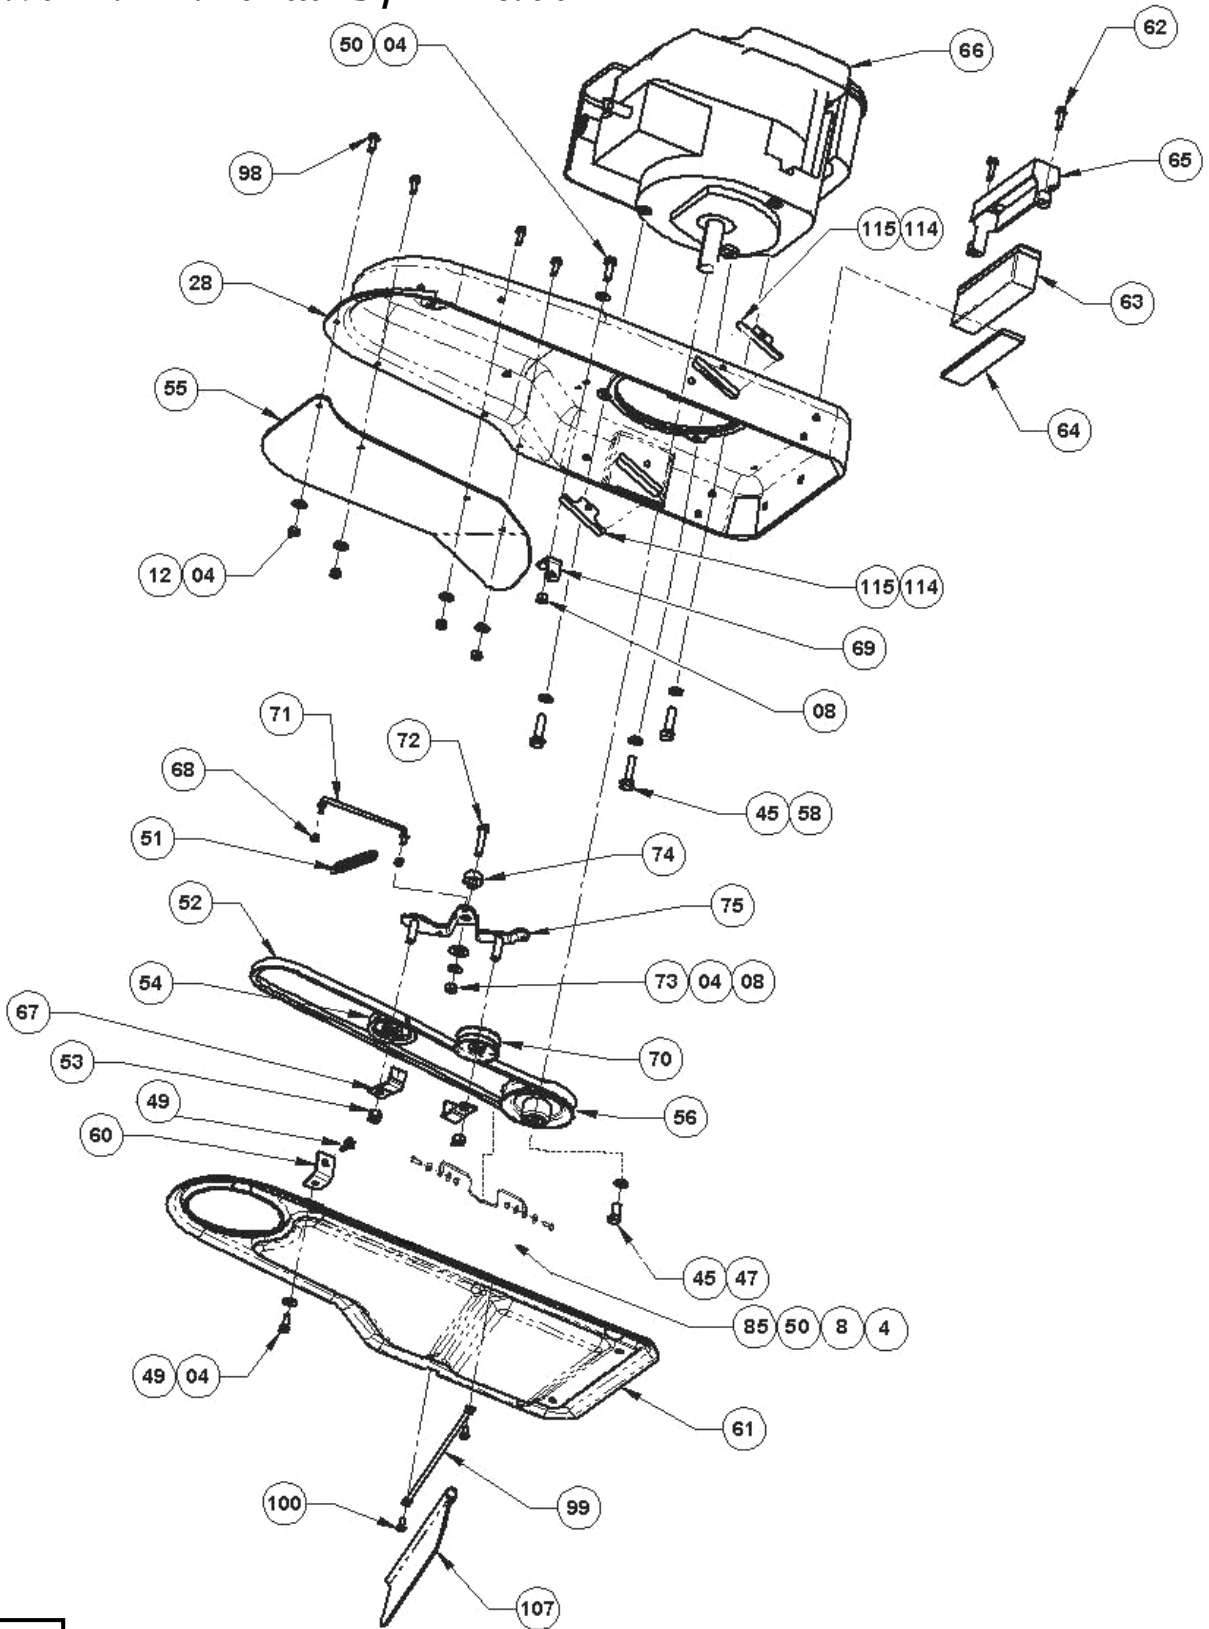

Schematic - Main Frame Assembly - All Models

061212

Parts List - Handlebar Assembly - SELF- PROPELLED

NOTE: Part numbers listed are available through Country Home Products, Inc.

Ref#	Part#	Description
03	143971	Cable, Throttle, Reverse Throw, B&S
04	112381	Washer, Flat, 1/4" USS
05	113081	Ignition Switch, Key, E/S, w/805 Hardware
06	174561	Handlebar, Lower, Black
07	144641	Bolt, Carriage, 5/16"-18 x 3", GR 2, ZP
08	110761	Nut, Nylon Lock, 5/16"-18
09	147551	Handlebar, Upper, Black
09.1	191911	Handlebar, Upper, Black, w/Grip
10	123361	Bolt, 5/16"-18 x 1-1/4", HHCS, GR 5, ZP
11	174531	Bracket, Key Switch, E/S
12	110731	Nut, Nylon Lock, 1/4"-20
13	101451	Bolt, 1/4"-20 x 1-1/2", HHCS, GR 2, ZP
14	112371	Washer, Flat, #10, USS
15	143681	Bracket, Cable, Trimmer Head Engage, Handlebar
16	189721	Bail Bar
17	143671	Stop, Bail Bar
18	190471	Grip, Handlebar, Textured Vinyl, 18-3/4" Long
19	143931	Spring, C, .720" OD x .063" Wire, Handlebar Adjuster
20	143661	Knob, Handlebar, 5/16"-18
21	191351	Adjuster, Handlebar, Inside
22	143731	Adjuster, Handlebar, Outside
22.1	145801	Adjuster Assembly, Handlebar
23	112141	Tie, Cable, 7-1/2" Long, Black
24	179641	Cable, Transmission
25	114561	Bolt, 1/4"-20 x 2.0", HCS
26	190011	Cable, Trimmer Head Engage
27	179651	Lever, Transmission Engage
28	214661	O-Ring

Not Illustrated:

188241 Wire Harness, w/adaptor