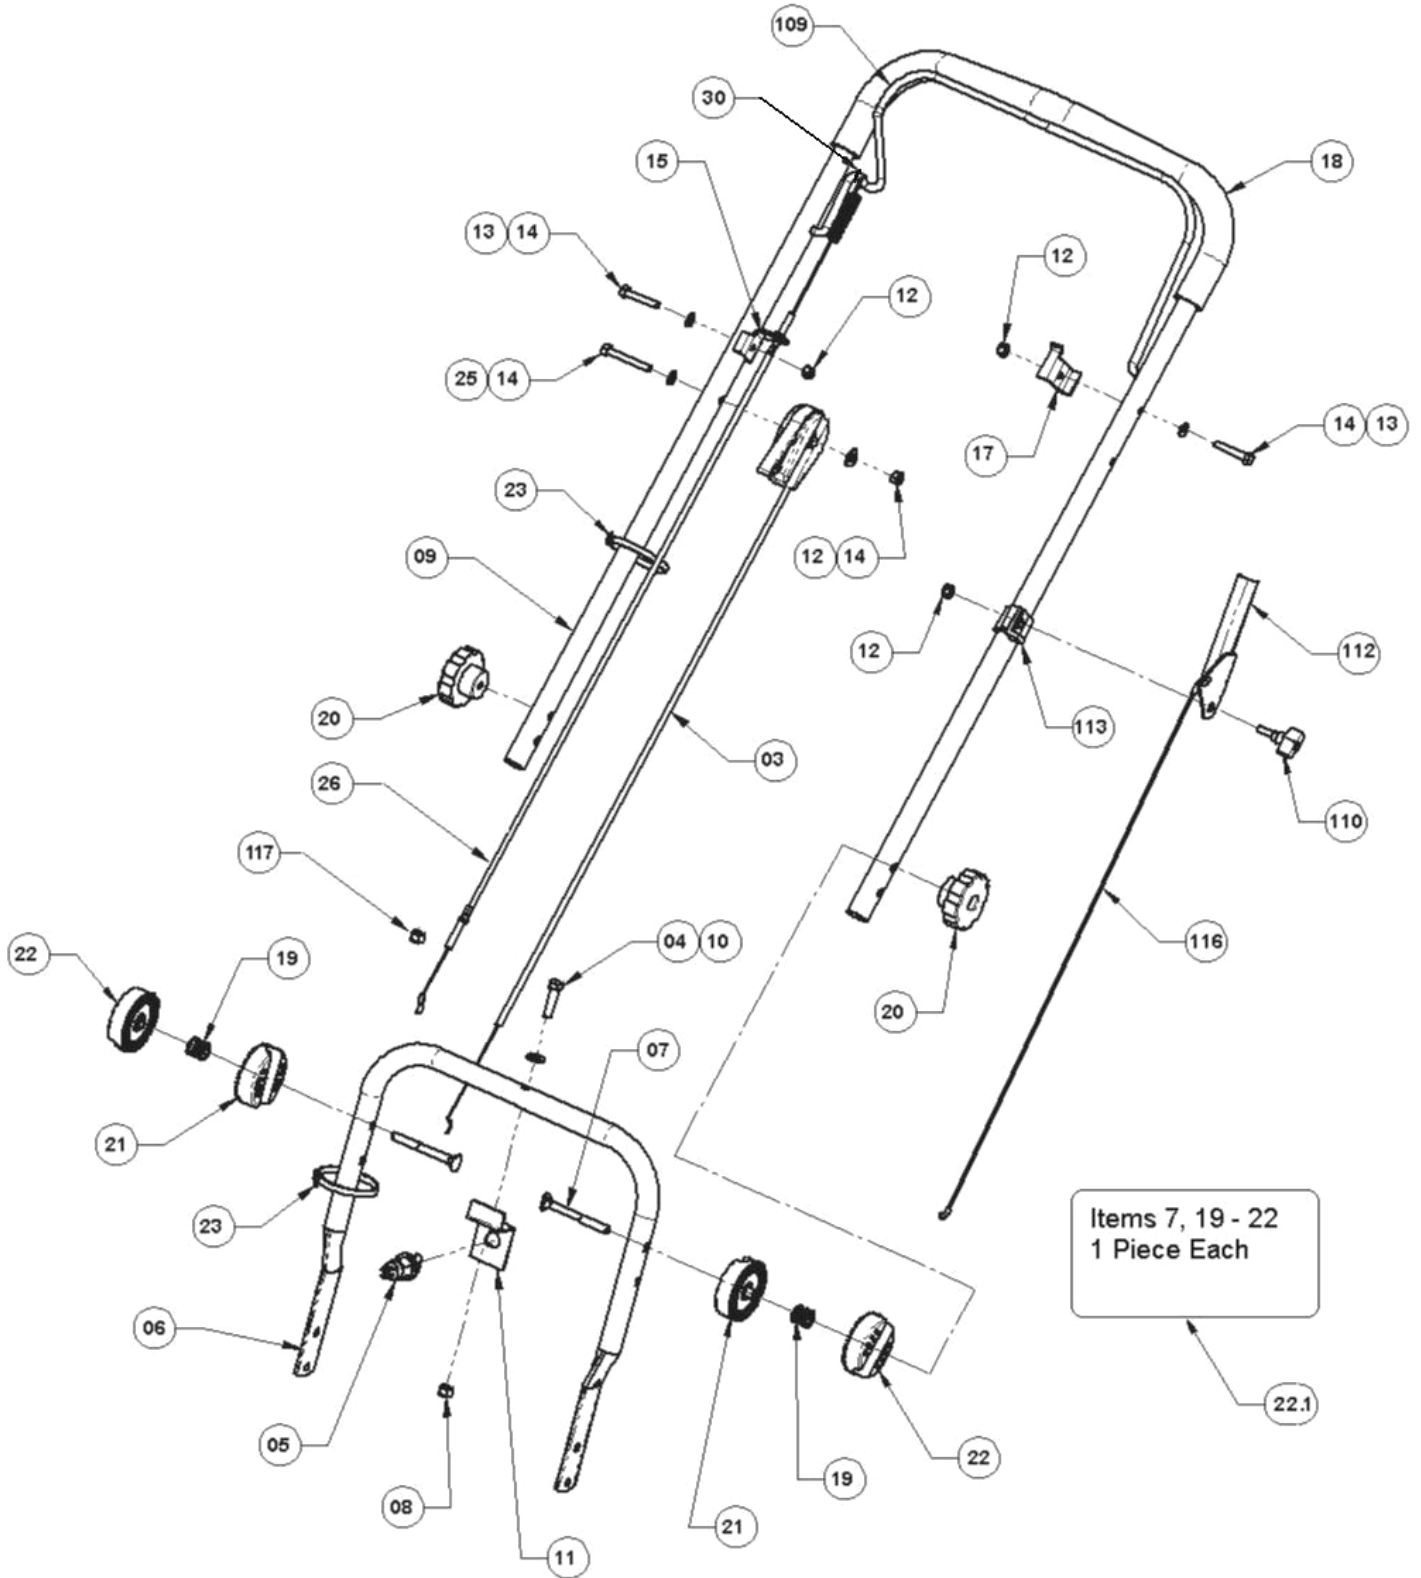

Schematic - Handlebar Assembly - SPRINT®, PRO and COMMERCIAL

061213

Parts List - Axle Assembly - SPRINT®, PRO and COMMERCIAL

NOTE: Part numbers listed are available through Country Home Products, Inc.

Ref#	Part#	Description
04	112381	Washer, Flat, 1/4", ZP
08	110761	Nut, Nylon Locking, 5/16"-18
49	151401	Bolt, 1/4"-20 x 3/4", Tri-Lobe (PRO, COMMERCIAL)
50	111581	Bolt, 5/16"-18 x 1", HHCS, GR 2, ZP
83	152331	Nut, Nylon Locking, 7/16"-20, Low Profile
84	147611	Wheel, 16", Black Nylon (PRO)
	147601	Wheel, 16", Chrome, Spoke (COMMERCIAL)
	190061	Wheel, 14", Black Resin, 6-Spoke (SPRINT)
101	143621	Arm, PTA™ Locking
102	143611	Support, PTA™ Spring
103	121521	Washer, Nylon, Axle, 3/4" x 3/8" x .020 Thick
104	144011	Spring, E, .500" OD x .075", wire
105	143841	Stud, Pivot
108	147501	Axle Assembly
111	143761	Pivot Support Assembly w/Rod