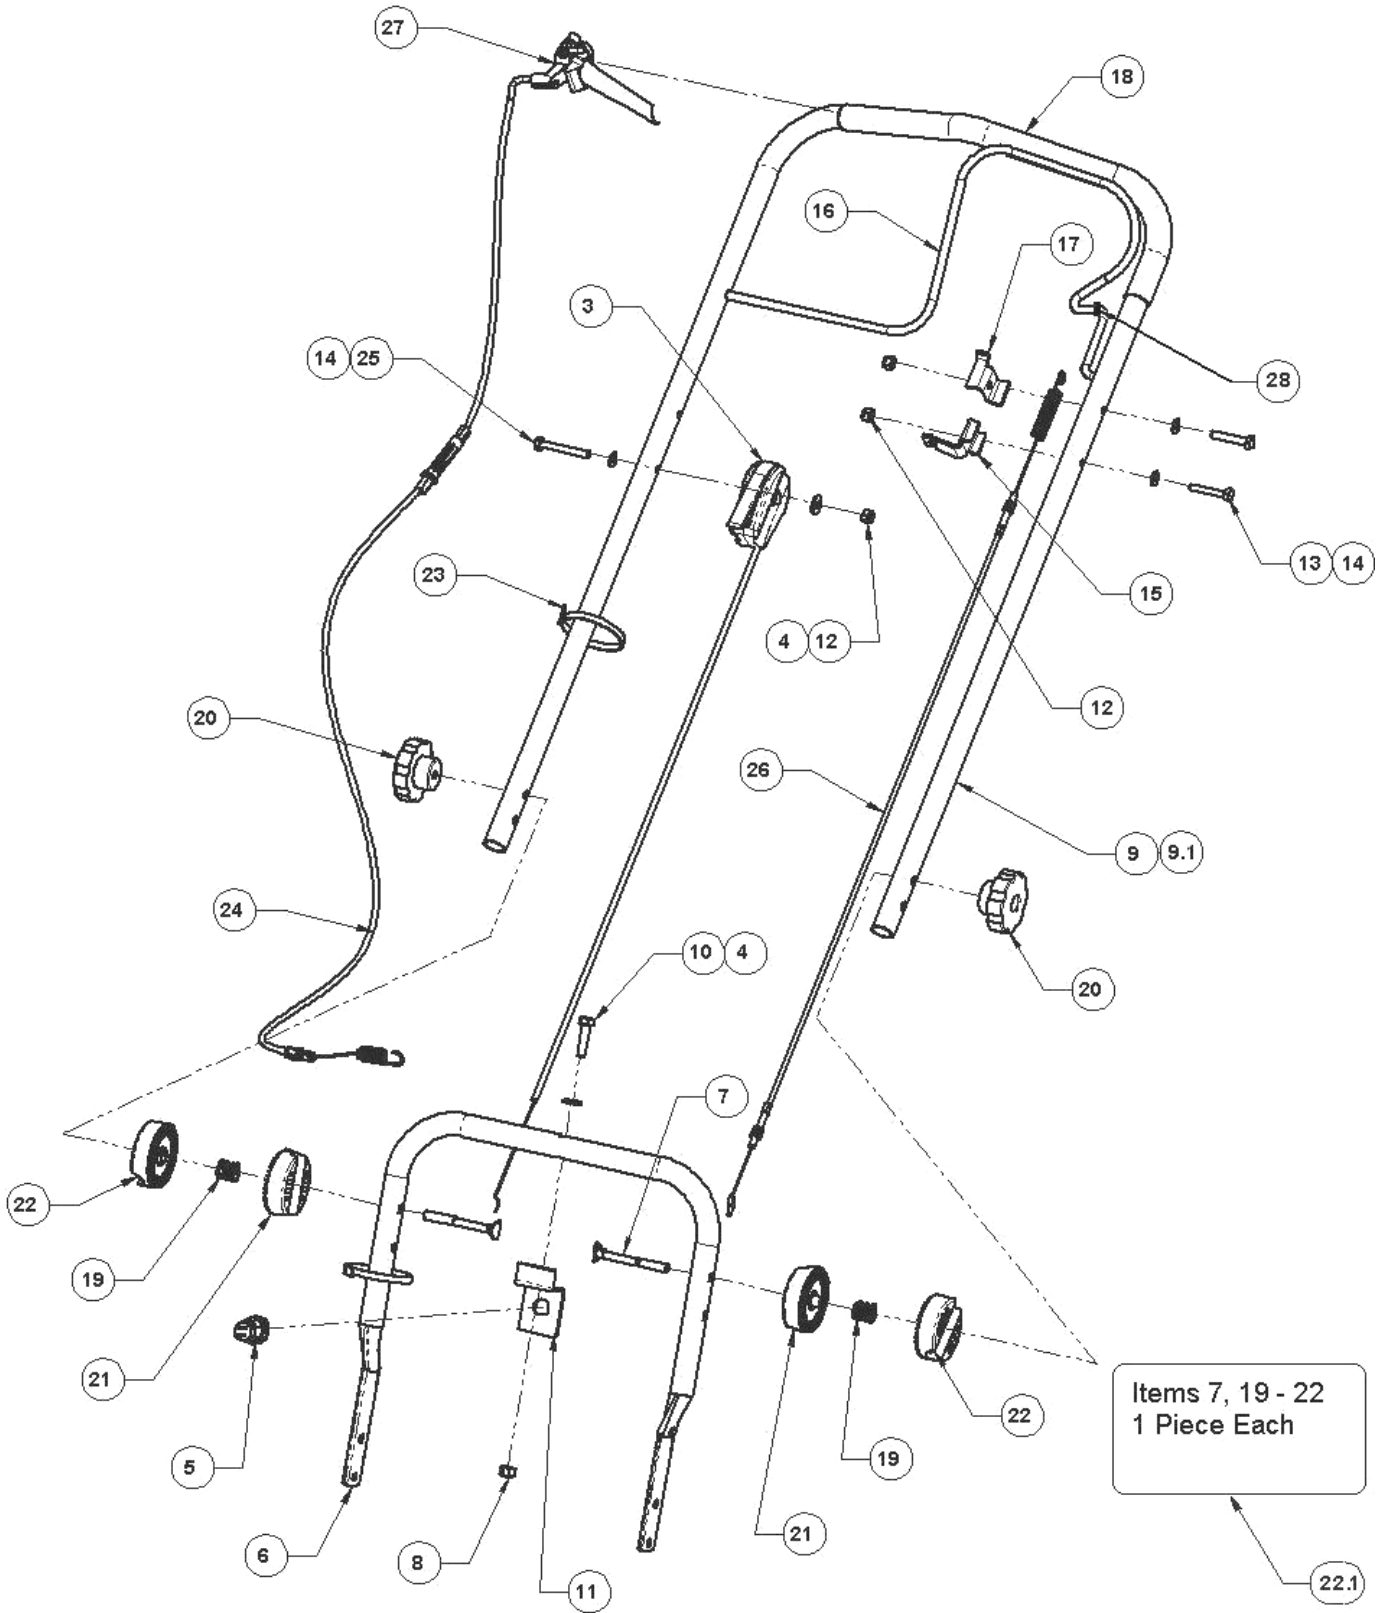

Schematic - Handlebar Assembly - SELF- PROPELLED

061213

CALL TOLL-FREE 1-800-DR-OWNER

Parts List - Axle Assembly - SELF-PROPELLED

NOTE: Part numbers listed are available through Country Home Products, Inc.

<u>Ref#</u>	<u>Part#</u>	<u>Description</u>
01	190531	Cover, Inner, Wheel
02	190541	Sleeve, Axle
04	112381	Washer, Flat, 1/4" USS
08	110761	Nut, Nylon Lock, 5/16"-18
12	110731	Nut, Nylon Lock, 1/4"-20
14	112371	Washer, Flat, #10, USS
46	179581	Belt, Transmission Drive, 3/8" x 20"
50	111581	Bolt, 5/16"-18 x 1" HCS
57	175601	Pulley, Transmission Drive, 2-3/4"
68	118731	Nut, Nylon, Lock, 10-24
76	193801	Transmission, 3 Speeds Forward
77	189791	Ring, Retaining, 10mm x 1" Thick
78	112441	Washer, .50" ID x .75" OD x .125" Thick, Nylon
79	179121	Screw, 1/4"-20 x 1/2", Tri-Lobe
80	213101	Ring, Retaining, .5" Shaft
82	179611	Clutch, Wheel
83	152331	Nut, Nylon, Lock, 7/16"-20, Low Profile
84.1	192381	Wheel Kit, Left, Sub Assembly, w/Item 01
84.2	192371	Wheel Kit, Right, Sub Assembly, w/Item 01
86	193811	Sprocket, Transmission, 10 Tooth
87	189591	Spring, Ext., Transmission Tension
88	179631	Bracket, Anti-Rotation
89	179591	Pulley, Transmission, 4"
90	119831	Bolt, 1/4"-20 x 3/4" HCS
91	179551	Bearing, w/Flange
92	175521	Bolt, Eye, 10-24 x 1/2"
93	193791	Axle, w/Woodruff Key
94	193821	Sprocket, Wheel, 40 tooth
95	179681	Plate, Axle, Mounting, Left
96	180841	Plate, Axle, Mounting, Right
97	179621	Chain, #35, 57 Links plus Master Link
99	213181	Key, Woodruff, 1/8" x 1/2"

Not Illustrated

189581 Key, Woodruff, 5/32" x 5/8"