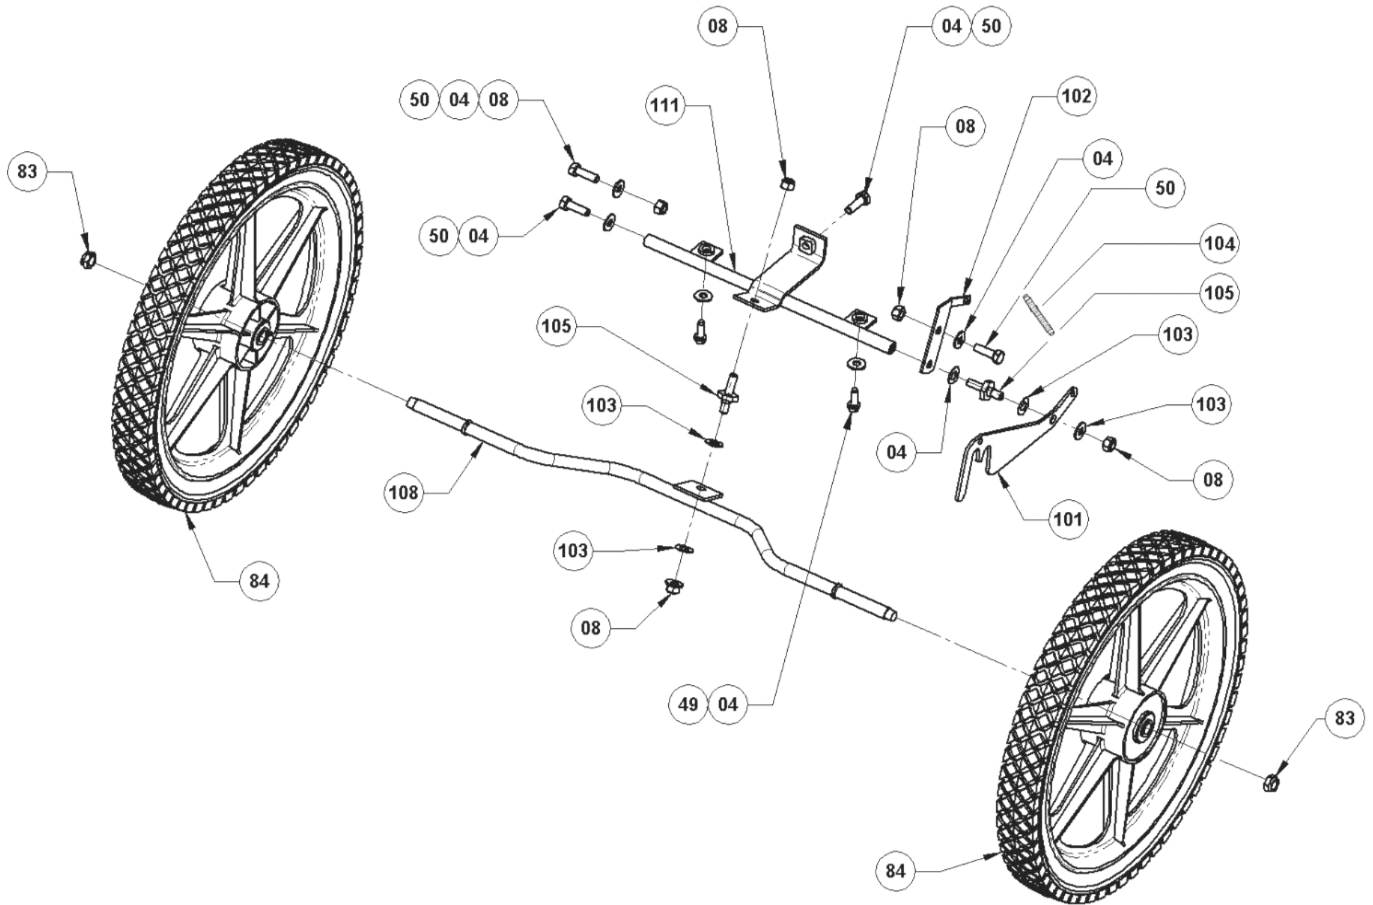

Schematic - Axle Assembly - SPRINT®, PRO and COMMERCIAL

050919

Parts List - Main Frame Assembly - All Models

NOTE: Part numbers listed are available through Country Home Products, Inc.

<u>Ref#</u>	<u>Part#</u>	<u>Description</u>	<u>Ref#</u>	<u>Part#</u>	<u>Description</u>
04	112381	Washer, Flat, 1/4", USS	66	<u>COMMERCIAL and SELF-PROPELLED Models</u>	
08	110761	Nut, Nylon Locking, 5/16"-18	223821	Engine, 8.25 TQ, B&S, E/S	
12	110731	Nut, Nylon Locking, 1/4"-20	223421	Engine, 8.25 TQ, B&S, E/S, CA	
28	147521	Frame, Drilled, Aluminum, Orange (PRO, COMMERCIAL)	67	114921 Bracket, Belt Retainer	
	190071	Frame, Steel, Orange (SPRINT)	68	118731 Nut, Nylon Locking, 10-24	
	180421	Frame, Drilled, Aluminum, Orange (SELF-PROPELLED)	69	143831 Bracket, Clutch, Deck	
45	180811	Washer, Lock, 3/8"	70	113071 Pulley, Idler #1, 2-1/4" Diameter	
47	111551	Bolt, 3/8"-24 x 3/4", HHCS, GR 2, ZP	71	143521 Rod, Brake Connecting	
49	151401	Screw, 1/4"-20 x 3/4", Tri-Lobe, ZP	72	134431 Bolt, 5/16"-18 x 1-1/2" HCS	
50	111581	Bolt, 5/16"-18 x 1", HHCS, GR 2, ZP	73	143751 Washer, Nylon, .505" ID x 1" OD	
51	143941	Spring, Ext., .50" OD x .063" Wire	74	143601 Stand-off, Clutch Arm	
52	114431	V-Belt, 1/2" x 45", 4L450	75	143581 Arm, Clutch	
53	110751	Nut, Nylon Locking, 3/8"-16	85	146801 Guide, Engine Pulley, Belt (PRO, COMMERCIAL, SELF-PROPELLED)	
54	144091	Pulley, Idler #2, 2-5/8" OD		143821 Guide, Engine Pulley, Belt (Sprint)	
55	143771	Shield, Outer, Lower	98	152501 Bolt, 1/4"-20 x 3/4" HCS	
56	119191	Pulley 4", V-Belt	99	146821 Rod, Debris Guard (PRO, COMMERCIAL)	
58	145221	Screw, 3/8"-16 x 1-1/2", HHCS (PRO, COMMERCIAL)		143791 Rod, Debris Guard (SPRINT)	
60	146811	Clip, Mounting, Inner Lower Shield, (PRO, COMMERCIAL, SELF-PROPELLED)	100	147581 Screw, 10-24 x 1/2", Type B (PRO, COMMERCIAL)	
	143801	Clip, Mounting, Inner Lower Shield, (SPRINT)		144511 Bolt, Carriage, 10-24 x 5/8" (SPRINT – used with item 68)	
61	146781	Shield, Inner, Lower, aluminum (PRO, COMMERCIAL)	107	143781 Debris Guard (SPRINT, PRO, COMMERCIAL)	
	143811	Shield, Inner, Lower, steel (SPRINT)	114	152141 Rivet, Ratchet, 1/4" OD (PRO, COMMERCIAL, SELF-PROPELLED)	
	179511	Shield, Bottom (SELF-PROPELLED)	115	146791 Wear Strip (PRO, COMMERCIAL)	
62	180131	Bolt, 1/4"-20 x 1", Tri-Lobe, ZP	<u>Not Illustrated:</u>		
63	143871	Battery, 12 V, 2.9 Ah		114681 Bolt, 1/4"-20 x 1-1/4" HCS	
64	143861	Pad, Battery, 1.38" x 7.0"		100771 E-Clip, Clutch Cable (PRO, COMMERCIAL, SPRINT)	
65	143851	Clamp, Battery, Plastic		152361 Tool, head locking	
66	<u>PRO and SPRINT Models</u>		<u>Labels</u>		
	224161	Engine, 6.5 TQ, B&S, M/S		127811 Warning, Add Oil	
	224151	Engine, 6.5 TQ, B&S, E/S		136491 Danger	
	223591	Engine, 6.5 TQ, B&S, E/S, CA		148221 Danger Head Rotation	
	223601	Engine, 6.5 TQ, B&S, M/S, CA		148231 Safety Icons	
				148241 Name, TR2 (PRO, COMMERCIAL, SPRINT)	
				153071 PTA (PRO, COMMERCIAL, SPRINT)	
				153081 Bail Bar	
				193201 Start, Key Bracket