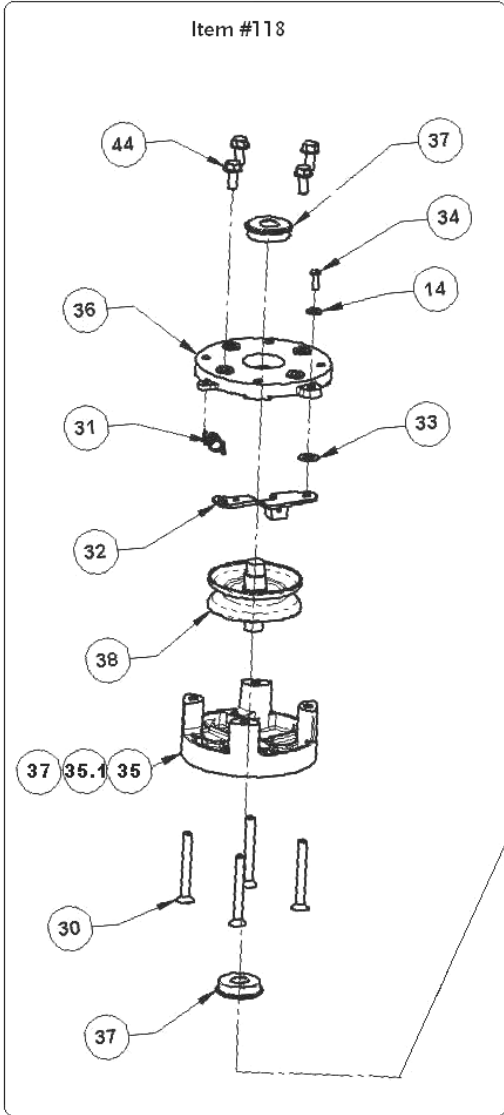

Parts List - Mow Ball™ Assembly - All Models

NOTE: Part numbers listed are available through Country Home Products, Inc.

<u>Ref#</u>	<u>Part#</u>	<u>Description</u>
14	112371	Washer, Flat, #10 USS
30	213081	Bolt, Flat Head, 5/16"-18 x 2.75" w/Patch
31	143991	Spring, Ext., .500" OD x .049" Wire, Brake Return
32	143511	Brake Arm Assembly
33	121521	Washer, Axle, .750" OD x .380" ID
34	114781	Screw, Pan Head, 10-24 x 5/8", Slotted, GR 2
35	143501	Plate, Bearing, Lower, w/Bearing and Inserts
35.1	164111	Insert, 1/4"-20, Round
36	143491	Plate, Bearing, Upper
37	143921	Bearing, Ball, w/Snap Ring
38	143531	Pulley, V-Belt, 3-1/2"
39	144631	Bolt, 3/8"-16 x 4-3/4", HHCS, GR 5, ZP
40	144101	Mow Ball™, Nylon
41	143571	Plate, Line Spacer
42	143551	Standoff, Line Spacer Plate, T
43	143541	Plate, Back-Up
44	144701	Bolt, Serrated Flange, 5/16"-18 x 3/4", HHCS, GR 5, ZP
118	147181	Bearing Housing Assembly w/Brake and Belt
119	160321	Head Assembly, Complete
REF	145311	Cord, 23" long, .130ml, Orange

Schematic - Mow Ball™ Assembly - All Models

060327