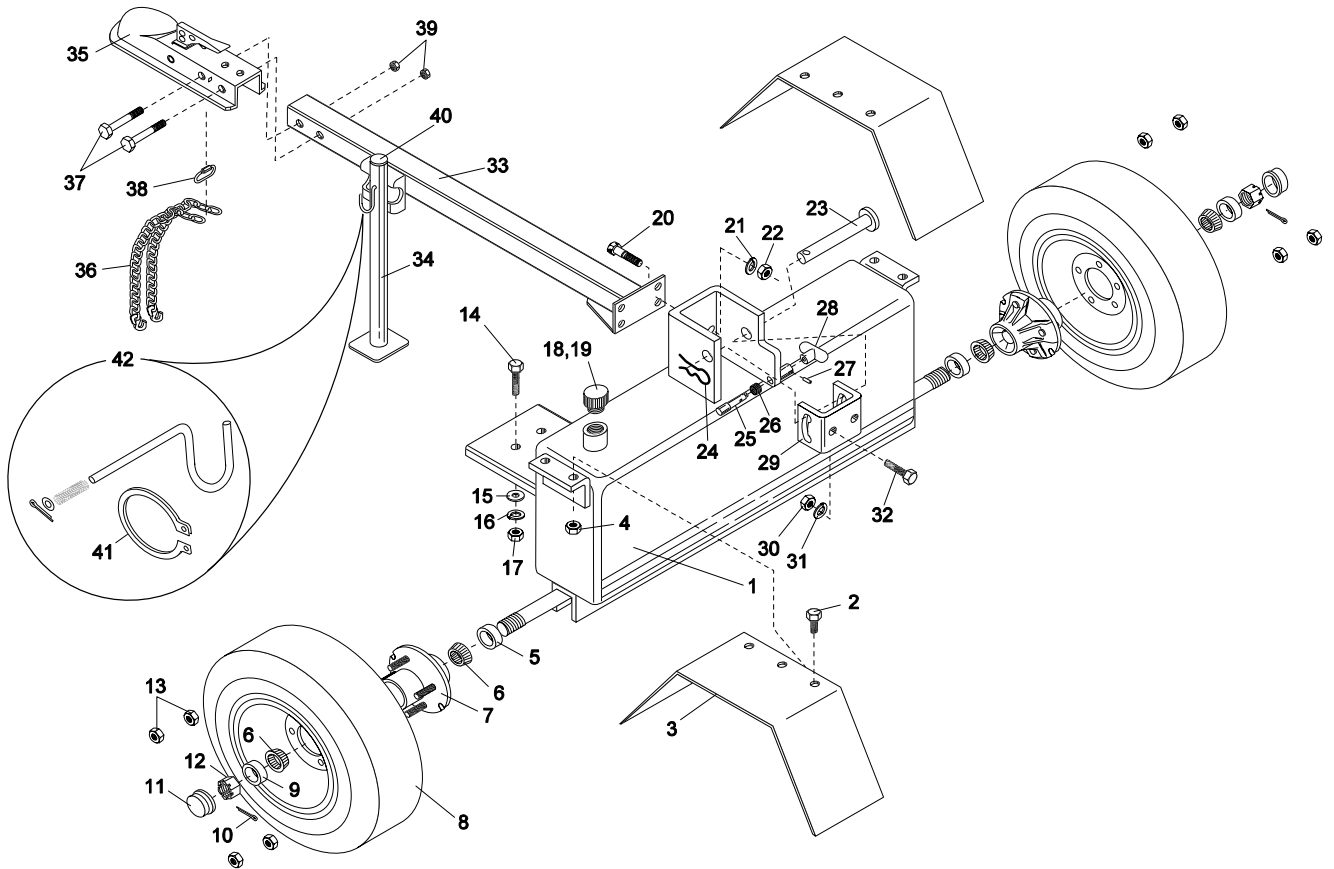

Schematic – Base Unit

Parts List – Standard Rail

NOTE: Part numbers listed are available through Country Home Products, Inc.

<u>Ref#</u>	<u>Part#</u>	<u>Description</u>
1	230131	Weldment, Rail
2	229931	Bolt, 1/2-13 x 1-1/2" long
3	230141	Weldment, Rail Rest
4	229941	Lockwasher, 1/2"
5	229951	Nut, 1/2-13
6	229981	Pin, Plunger
7	229991	Spring
8	230001	Pin, Slotted Spring, 3/16" dia.
9	230011	Knob, Bar
10	230151	Retainer, Slide
11	230161	Guide, Slide
12	230171	Bolt, Carriage, 1/2-13 x 2-1/2"
13	230181	Weldment, Slide Wedge
14	230191	Pin, Clevis, 1/2 x 2-3/4" long
15	230201	Clip, Hairpin 3/32 x 1-3/4" long
16	230241	Cylinder
17	230211	Pin, Grooved, 1" dia.
18	230221	Clip, Hairpin (Cylinder)
19	230541	Log Dislodger
20	230581	Bracket, Clamp
21	230551	Bolt
22	230561	Washer
23	230571	Nut