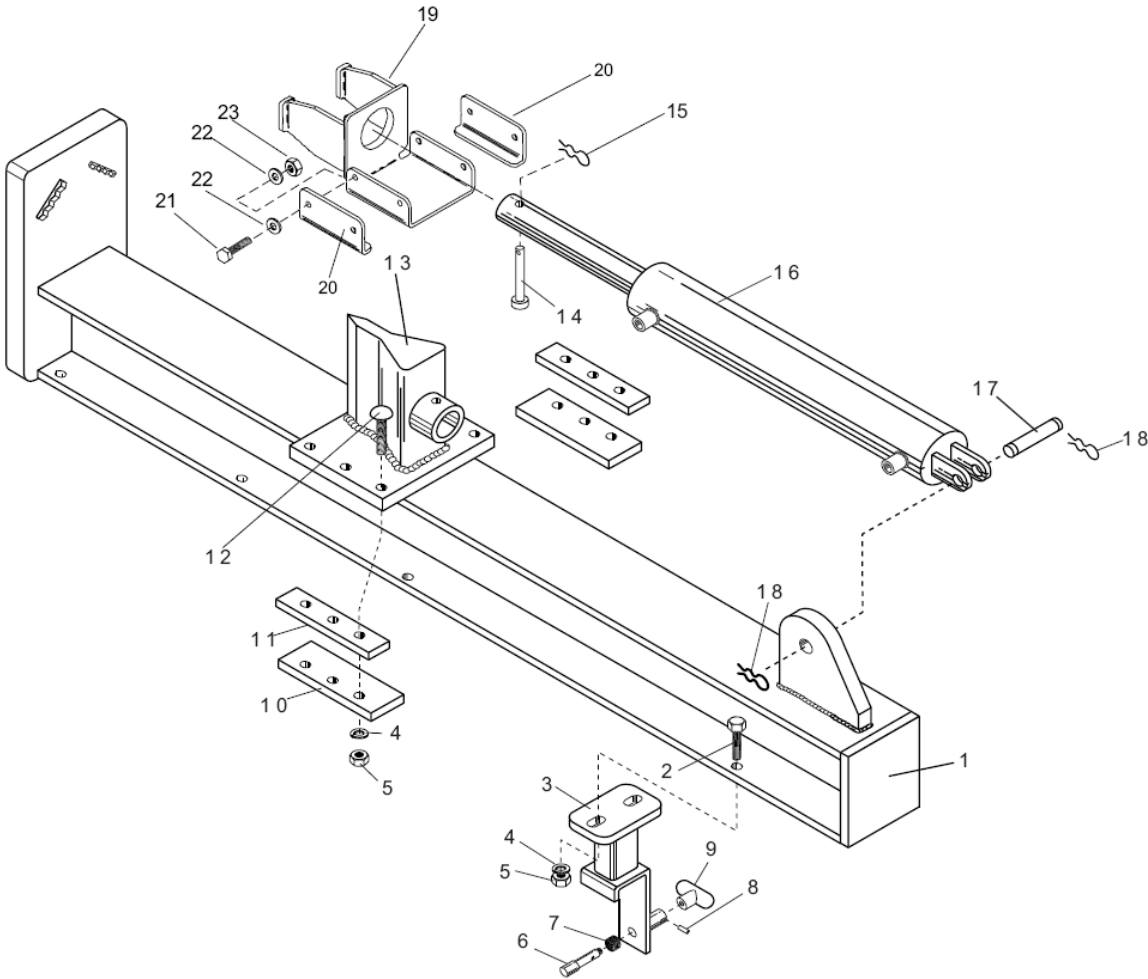

Schematic – Base Unit

Parts List – Standard Rail

NOTE: Part numbers listed are available through Country Home Products, Inc.

<u>Ref#</u>	<u>Part#</u>	<u>Description</u>
1	230131	Weldment, Rail
2	229931	Bolt, 1/2-13 x 1-1/2" long
3	230141	Weldment, Rail Rest
4	229941	Lockwasher, 1/2"
5	229951	Nut, 1/2-13
6	229981	Pin, Plunger
7	229991	Spring
8	230001	Pin, Slotted Spring, 3/16" dia.
9	230011	Knob, Bar
10	230151	Retainer, Slide
11	230161	Guide, Slide
12	230171	Bolt, Carriage, 1/2-13 x 2-1/2"
13	230181	Weldment, Slide Wedge
14	230191	Pin, Clevis, 1/2 x 2-3/4" long
15	230201	Clip, Hairpin 3/32 x 1-3/4" long
16	230241	Cylinder
17	230211	Pin, Grooved, 1" dia.
18	230221	Clip, Hairpin (Cylinder)
19	230541	Log Dislodger
20	230581	Bracket, Clamp
21	230551	Bolt
22	230561	Washer
23	230571	Nut

Schematic – Standard Rail

Parts List – Pump and Piston Assembly

NOTE: Part numbers listed are available through Country Home Products, Inc.

Ref#	Part#	Description
1	230231	Engine, Briggs & Stratton
2	230251	Key, 3/16 x 1"
3	230261	Screw, Set, 1/4-20
4	230271	Coupling, Engine
5	230281	Spider
6	230291	Coupling, Pump
7	230301	Small Flange, Engine
8	229891	Lockwasher
9	230311	Bolt, 5/16-24 x 3/4" lg.
10	230351	Key
11	230361	Pump, Hydraulic
12	230521	Bolt, 5/16-24 x 5 1/2" long
13	230321	Casting, Head Filter
14	230331	Element, Filter
15	230341	Hose, High-Pressure
16	230371	Pin, Clevis, 1/4 x 1" long
17	230381	Valve Link
18	230391	Pin, Clevis, 1/4 x 3/4" long
19	230401	Knob
20	230411	Handle, Valve
21	230421	Pin, Cotter, 3/32 x 1/2" long
22	230431	Hose, High-Pressure
23	230441	Hose, Low-Pressure 1 x 9"
24	230451	Clamp, Hose, No. 16
25	230461	Fitting, High-Pressure, 90°
26	230471	Fitting, Straight
27	230481	Fitting, 90° Elbow
28	230491	Valve
29	230501	End Cap
30	230511	Hose, High-Pressure