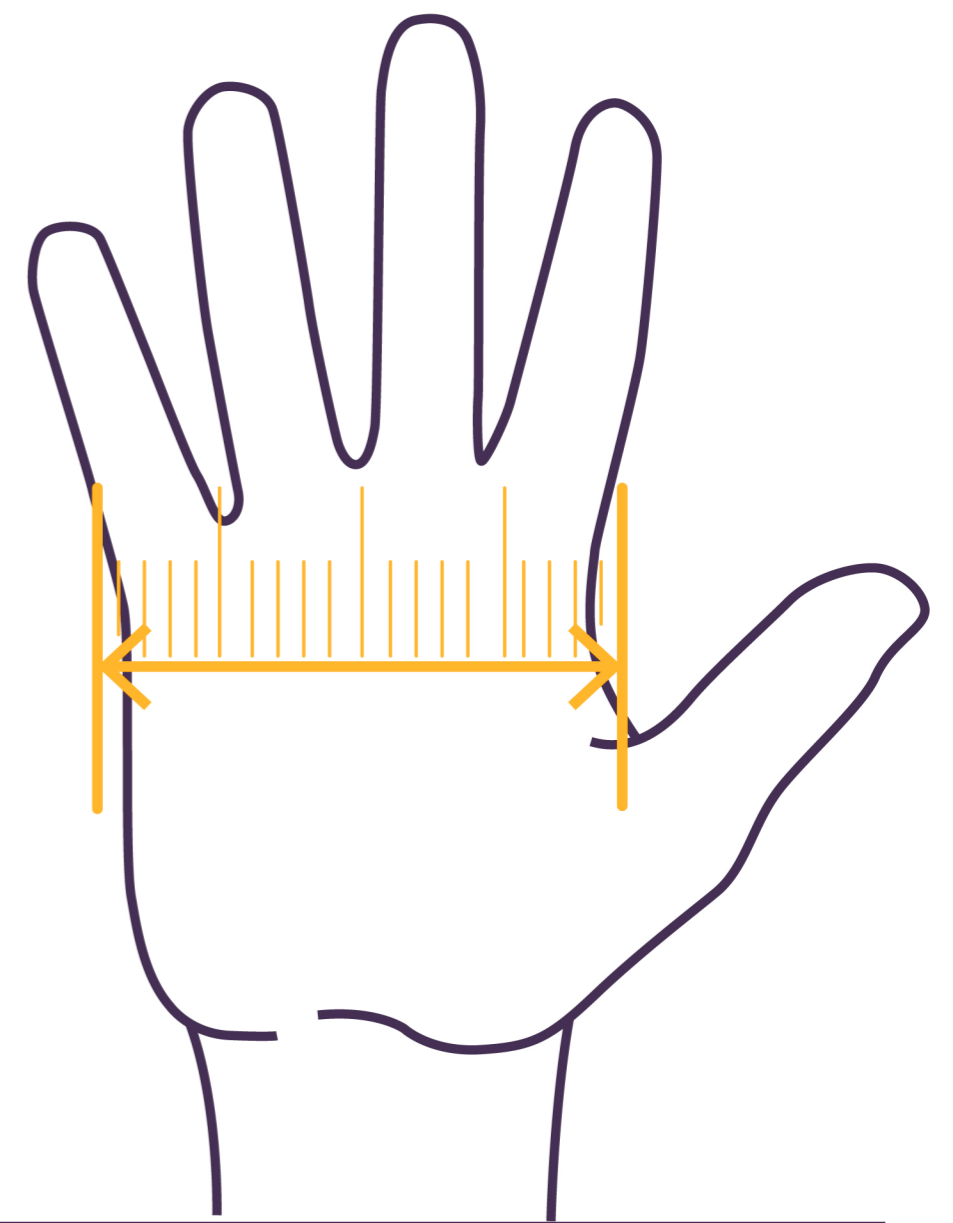

IT'S IN OUR NATURE!

ESTIMATE YOUR GLOVE SIZE

USE RULER WHEN MEASURING

GLOVE SIZE

SIZE UP FOR OPTIMAL FIT

| SIZE |
|---------|
| MEDIUM |
| LARGE |
| X-LARGE |

FINGER LENGTH

MEASURE YOUR LENGTH FROM CENTER OF PALM TO THE TOP OF YOUR FINGER

| MEASUREMENT |
|--------------------------|
| 4.75 INCHES - 5 INCHES |
| 5 INCHES - 5.25 INCHES |
| 5.25 INCHES - 5.5 INCHES |

PALM WIDTH

MEASURE WIDTH OF YOUR KNUCKLES

| MEASUREMENT |
|--------------------------|
| 3.75 INCHES - 4.0 INCHES |
| 4.0 INCHES - 4.5 INCHES |
| 4.5 INCHES - 5.0 INCHES |