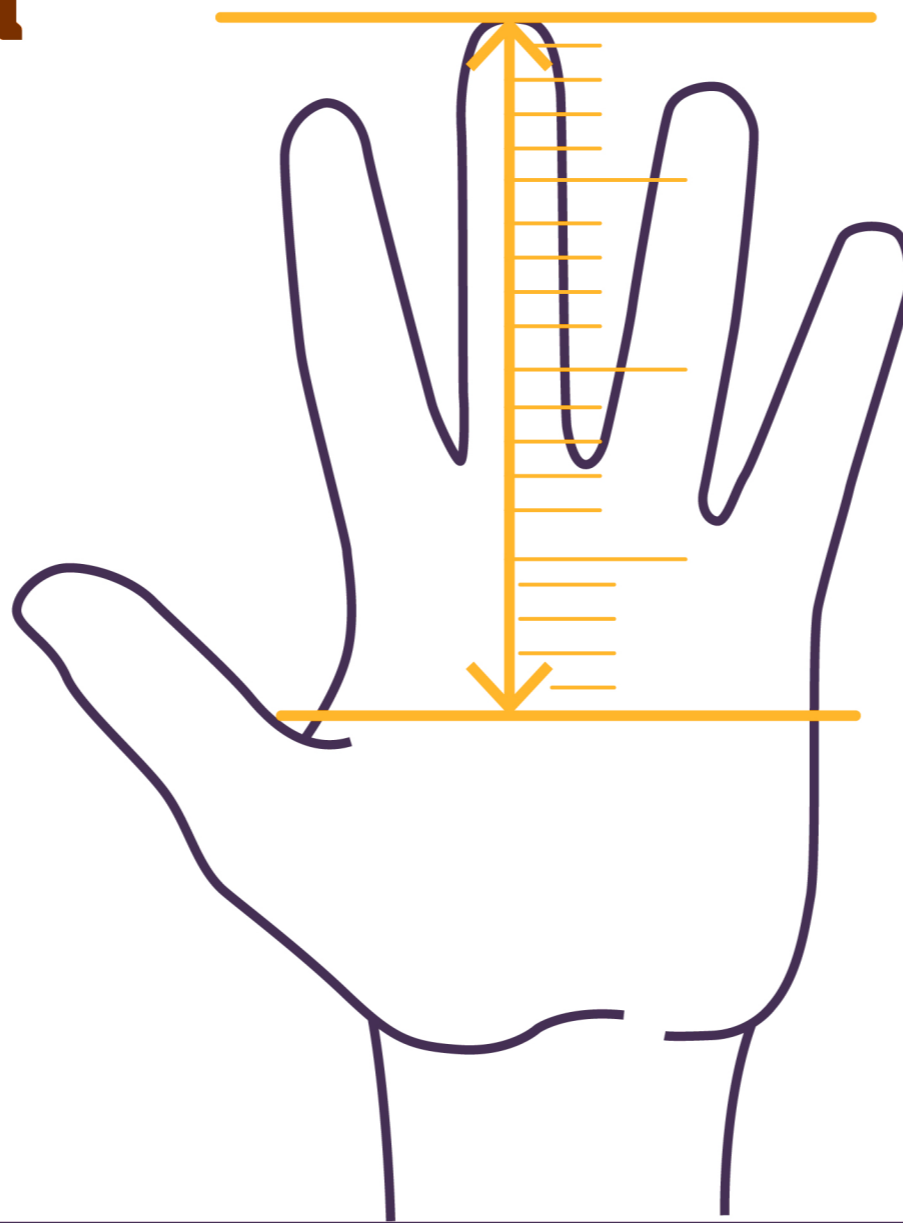

IT'S IN OUR NATURE!

ESTIMATE YOUR GLOVE SIZE

USE RULER WHEN MEASURING

GLOVE SIZE

SIZE UP FOR OPTIMAL FIT

| SIZE |
|---------|
| MEDIUM |
| LARGE |
| X-LARGE |

FINGER LENGTH

MEASURE YOUR LENGTH FROM CENTER OF PALM TO THE TOP OF YOUR FINGER

| MEASUREMENT |
|--------------------------|
| 4.75 INCHES - 5 INCHES |
| 5 INCHES - 5.25 INCHES |
| 5.25 INCHES - 5.5 INCHES |

PALM WIDTH

MEASURE WIDTH OF YOUR KNUCKLES

| MEASUREMENT |
|--------------------------|
| 3.75 INCHES - 4.0 INCHES |
| 4.0 INCHES - 4.5 INCHES |
| 4.5 INCHES - 5.0 INCHES |