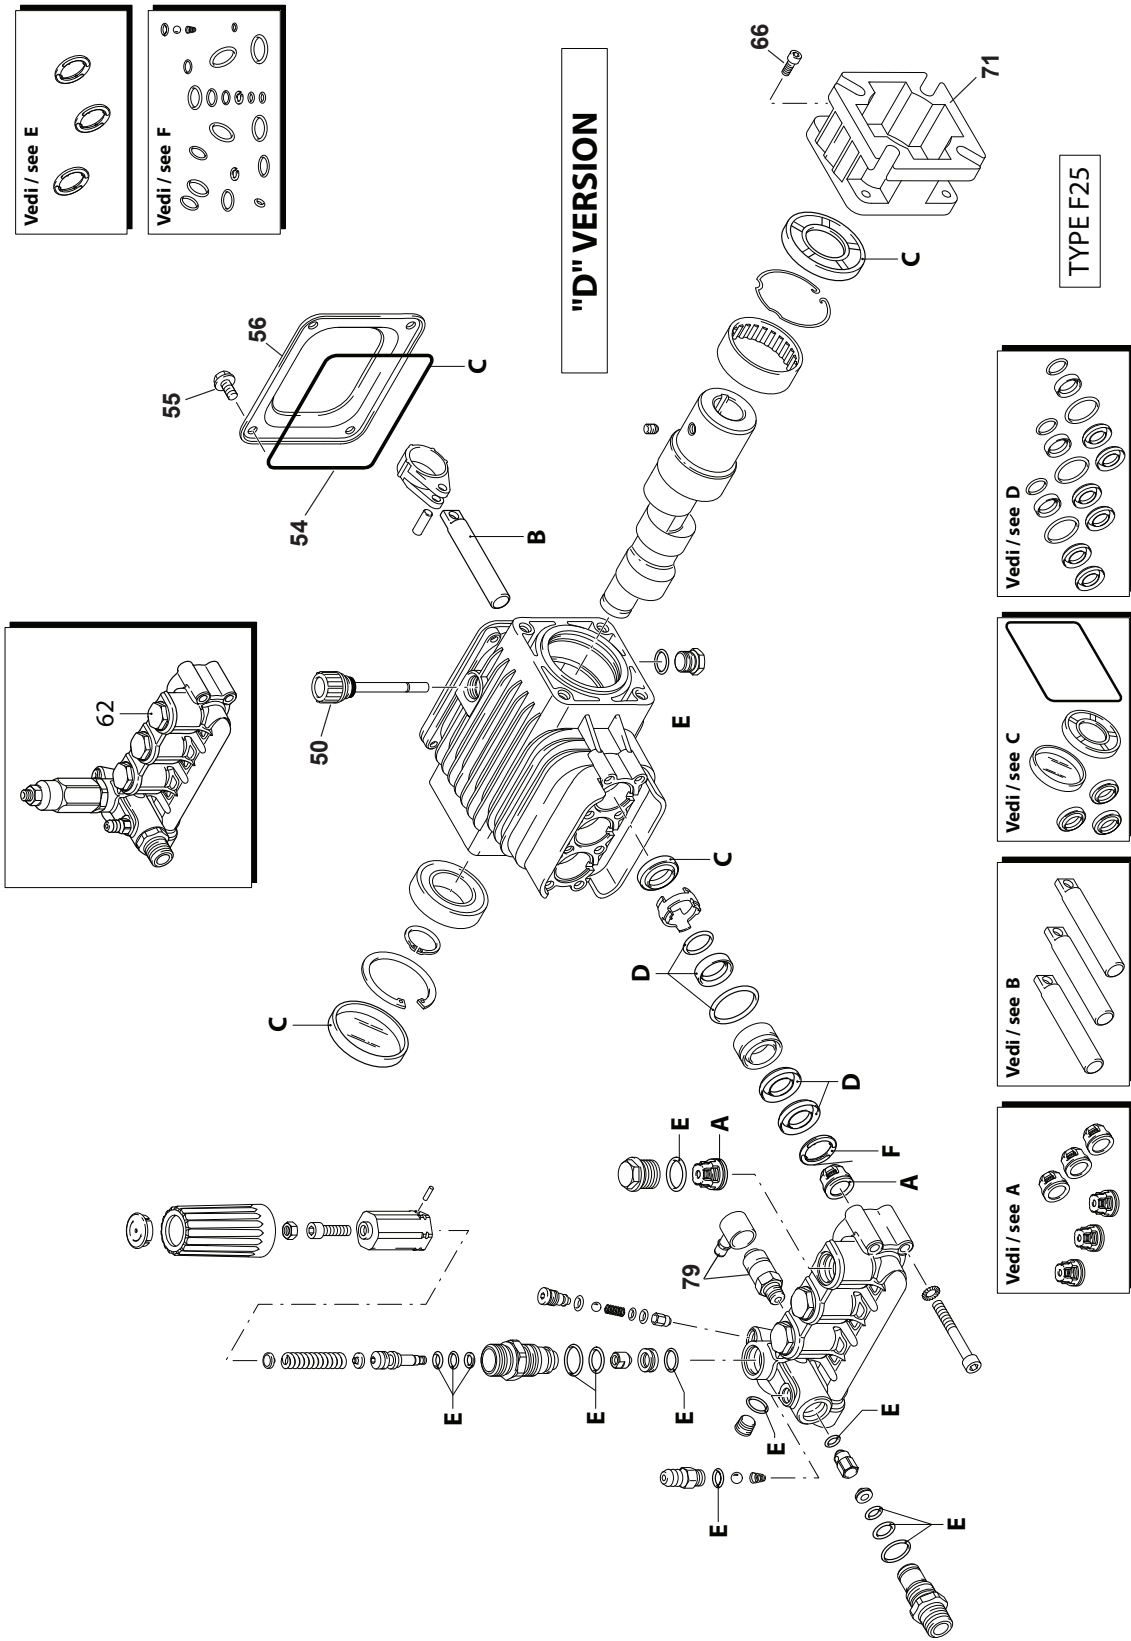

GROUP EV

EXPLODED VIEW: EV POWER WASHER SM PRO**DRAWING #: 10000031741****GROUP EV**

ITEM	PART#	QTY.	DESCRIPTION
1	10000021318	1	ENGINE 212CC G19 EPA 3 DR
2	0K9902	1	PUMP TRIPLEX
3	0J1445	1	NUT-GARDEN HOSE INLET
4	0H9568	1	COUPLING-FEMALE QDISK
5	0J4188	4	SCREW SHC M8-1.25
6	092479	4	WASHER LOCK M8 RIBBED
7	067989	4	NUT HEX FL WHIZ M8-1.25
8	0H1779	6	SCREW HHFC M8-1.25
9	10000021350	1	ST39 BASE PLATE
10	10000021363	1	DECAL UPPER BILLBOARD 3626 DR
11	0H9617K	1	KIT-NOZZLE
12	0J3079	5	GROMMET-NOZZLE
13	0K6325	4	SCREW BFHSC M6-1.0
14	0L35010ST03	1	BILLBOARD A UPPER BLK
15	0L4068	1	ASSY GUN HOOK
16	0D3700	6	NUT FLANGE M6-1.0 NYLOK
17	10000021309	1	ST39 TUBE HANDLE
18	0L3499	1	HOSE HOOK - WIREFORM
19	0L5458A	1	HOSE
20	0J3374A	1	DECAL QUICK START
21	0J1553	1	DECAL QUICK START
22	0G5442	2	SNAP BUTTON
23	10000026996	1	CRADLE SUB ASSY - SM PRO DR
24	0J2686	2	RING, SNAP
25	022247	4	WASHER FLAT
26	049820	6	NUT HEX LOCK M8-1.25 NY INS
27	10000000165	1	FOOT ASSY - SM PRO
28	0J1443	1	NIPPLE-GARDEN HOSE INLET
29	0H9603	1	AXLE
30	0L3973A	2	WHEEL PNEUM
31	10000020414	1	GUN ASSY DR 4000 PSI
32	0K9900A	1	LANCE ASSY
33	089230	4	SCREW HHFC M8-1.25
34	0J3331	2	SCREW BFHSC M6-1.0
35	0J1444	1	SCREEN-GARDEN HOSE INLET
36	10000020395	1	DECAL GUN 4000 PSI DR

Power Washer Parts Manual

ITEM	PART NO.	QTY.	DESCRIPTION
50	0H95660120	1	OIL CAP
54	0H95660121	1	GASKET
55	0H95660122	4	SCREW
56	0H95660123	1	REAR COVER
62	0K990201010	1	PUMP HEAD ASSEMBLY
66	0H95660125	4	SCREW
71	0J01720110	1	GAS ENGINE FLANGE
79	0H9570	1	THERMIC VALVE
KIT NUMBERS			
KIT A	0J04800118	1	VALVES
KIT B	0H95660111	1	PISTONS
KIT C	0k99020111	1	OIL SEALS
KIT D	0H95660113	1	WATER SEALS
KIT E	0H95660114	1	O-RINGS
KIT F	0H95660115	1	SUPPORT RINGS