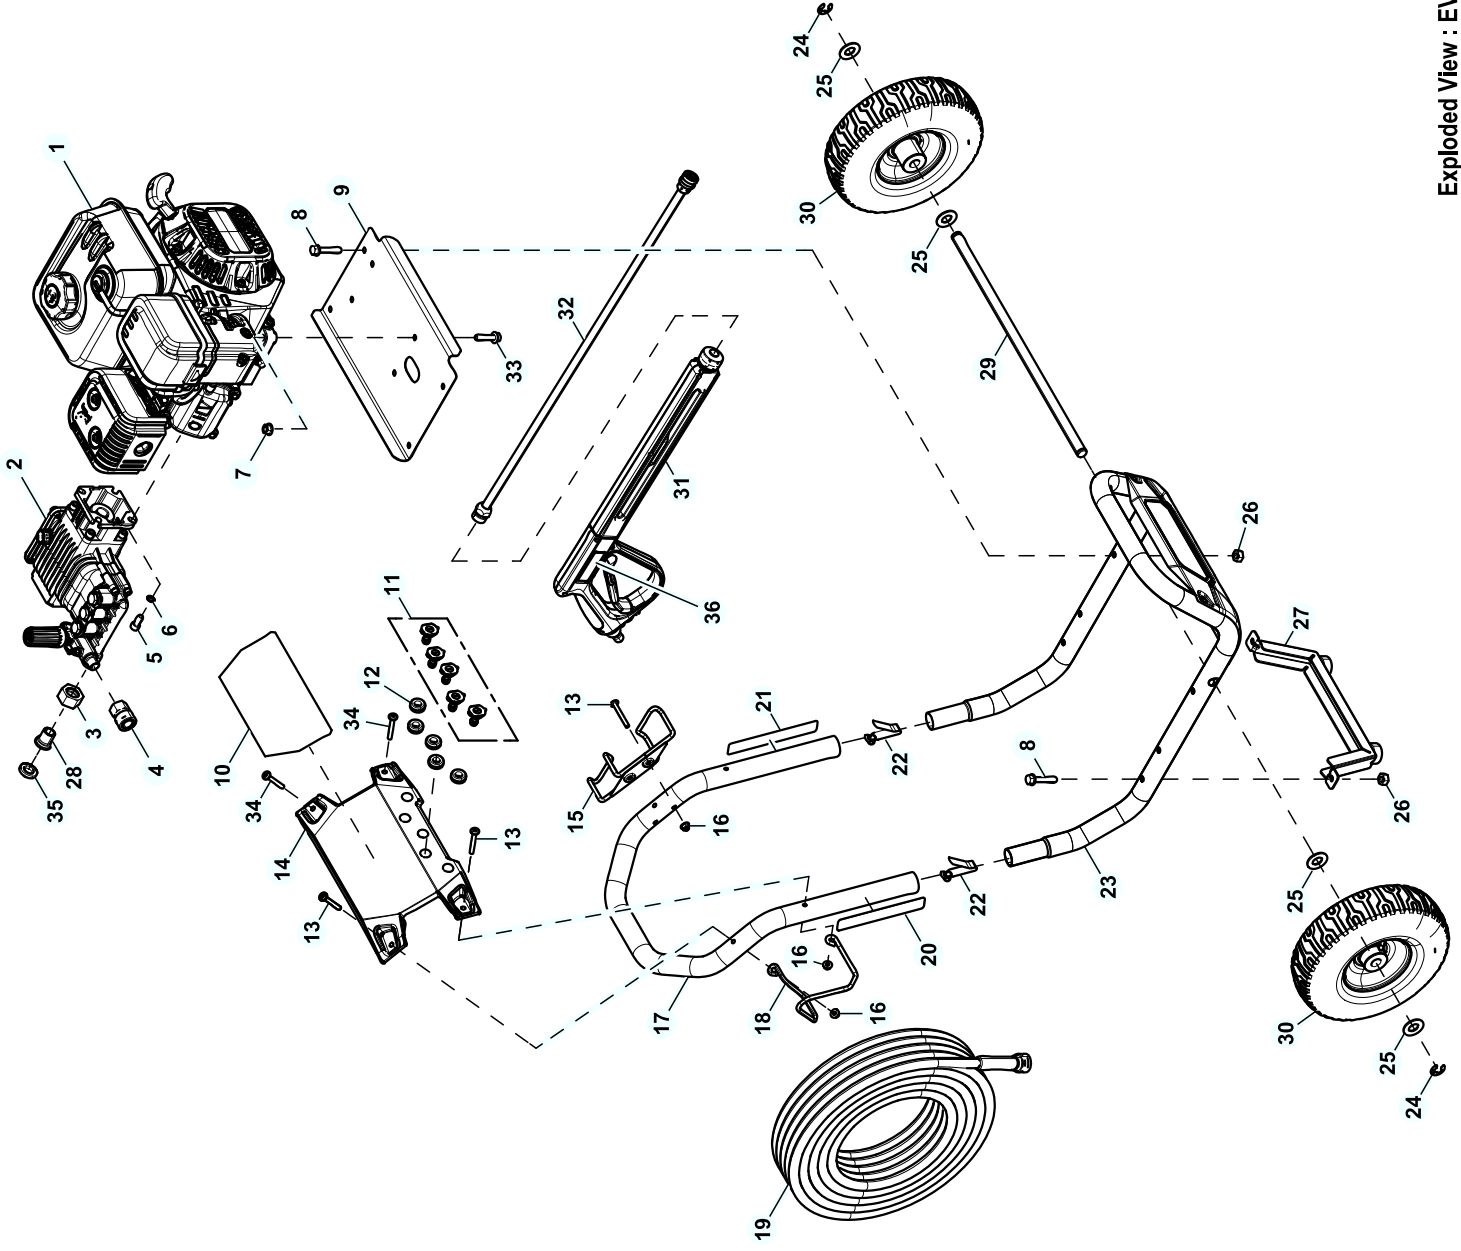

GROUP EV

EXPLODED VIEW: EV POWER WASHER SM PRO**DRAWING #: 10000031741****GROUP EV**

ITEM	PART#	QTY.	DESCRIPTION
1	10000021318	1	ENGINE 212CC G19 EPA 3 DR
2	0K9902	1	PUMP TRIPLEX
3	0J1445	1	NUT-GARDEN HOSE INLET
4	0H9568	1	COUPLING-FEMALE QDISK
5	0J4188	4	SCREW SHC M8-1.25
6	092479	4	WASHER LOCK M8 RIBBED
7	067989	4	NUT HEX FL WHIZ M8-1.25
8	0H1779	6	SCREW HHFC M8-1.25
9	10000021350	1	ST39 BASE PLATE
10	10000021363	1	DECAL UPPER BILLBOARD 3626 DR
11	0H9617K	1	KIT-NOZZLE
12	0J3079	5	GROMMET-NOZZLE
13	0K6325	4	SCREW BFHSC M6-1.0
14	0L35010ST03	1	BILLBOARD A UPPER BLK
15	0L4068	1	ASSY GUN HOOK
16	0D3700	6	NUT FLANGE M6-1.0 NYLOK
17	10000021309	1	ST39 TUBE HANDLE
18	0L3499	1	HOSE HOOK - WIREFORM
19	0L5458A	1	HOSE
20	0J3374A	1	DECAL QUICK START
21	0J1553	1	DECAL QUICK START
22	0G5442	2	SNAP BUTTON
23	10000026996	1	CRADLE SUB ASSY - SM PRO DR
24	0J2686	2	RING, SNAP
25	022247	4	WASHER FLAT
26	049820	6	NUT HEX LOCK M8-1.25 NY INS
27	10000000165	1	FOOT ASSY - SM PRO
28	0J1443	1	NIPPLE-GARDEN HOSE INLET
29	0H9603	1	AXLE
30	0L3973A	2	WHEEL PNEUM
31	10000020414	1	GUN ASSY DR 4000 PSI
32	0K9900A	1	LANCE ASSY
33	089230	4	SCREW HHFC M8-1.25
34	0J3331	2	SCREW BFHSC M6-1.0
35	0J1444	1	SCREEN-GARDEN HOSE INLET
36	10000020395	1	DECAL GUN 4000 PSI DR

Power Washer Parts Manual

ITEM	PART NO.	QTY.	DESCRIPTION
50	0H95660120	1	OIL CAP
54	0H95660121	1	GASKET
55	0H95660122	4	SCREW
56	0H95660123	1	REAR COVER
62	0K990201010	1	PUMP HEAD ASSEMBLY
66	0H95660125	4	SCREW
71	0J01720110	1	GAS ENGINE FLANGE
79	0H9570	1	THERMIC VALVE
KIT NUMBERS			
KIT A	0J04800118	1	VALVES
KIT B	0H95660111	1	PISTONS
KIT C	0k99020111	1	OIL SEALS
KIT D	0H95660113	1	WATER SEALS
KIT E	0H95660114	1	O-RINGS
KIT F	0H95660115	1	SUPPORT RINGS