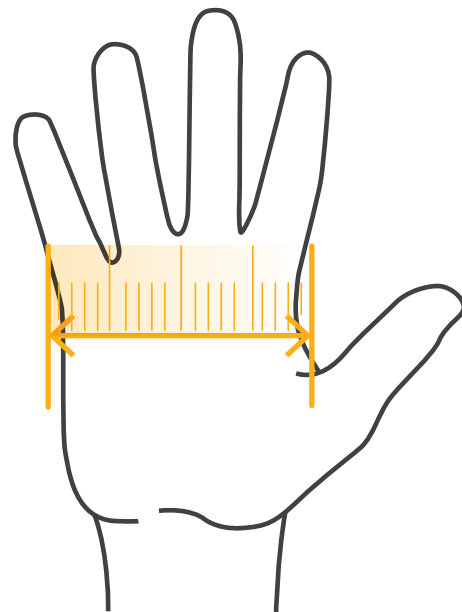

HIGH PERFORMANCE GLOVE SIZING

ESTIMATE YOUR GLOVE SIZE

USE RULER WHEN MEASURING

GLOVE SIZE

IF YOU'RE BETWEEN SIZES WE RECOMMEND SIZING DOWN FOR SNUG FIT

SIZE
SMALL
MEDIUM
LARGE
X-LARGE
XX-LARGE

FINGER LENGTH

MEASURE YOUR LENGTH FROM CENTER OF PALM TO THE TOP OF YOUR FINGER

MEASUREMENT
4.0 INCHES - 4.25 INCHES
4.25 INCHES - 4.5 INCHES
4.5 INCHES - 4.75 INCHES
4.75 INCHES - 5.0 INCHES
5.25 INCHES - 5.75 INCHES

PALM WIDTH

MEASURE WIDTH OF YOUR KNUCKLES

MEASUREMENT
3.75 INCHES - 4.0 INCHES
4.0 INCHES - 4.25 INCHES
4.25 INCHES - 4.5 INCHES
4.5 INCHES - 4.75 INCHES
4.75 INCHES - 5.0 INCHES