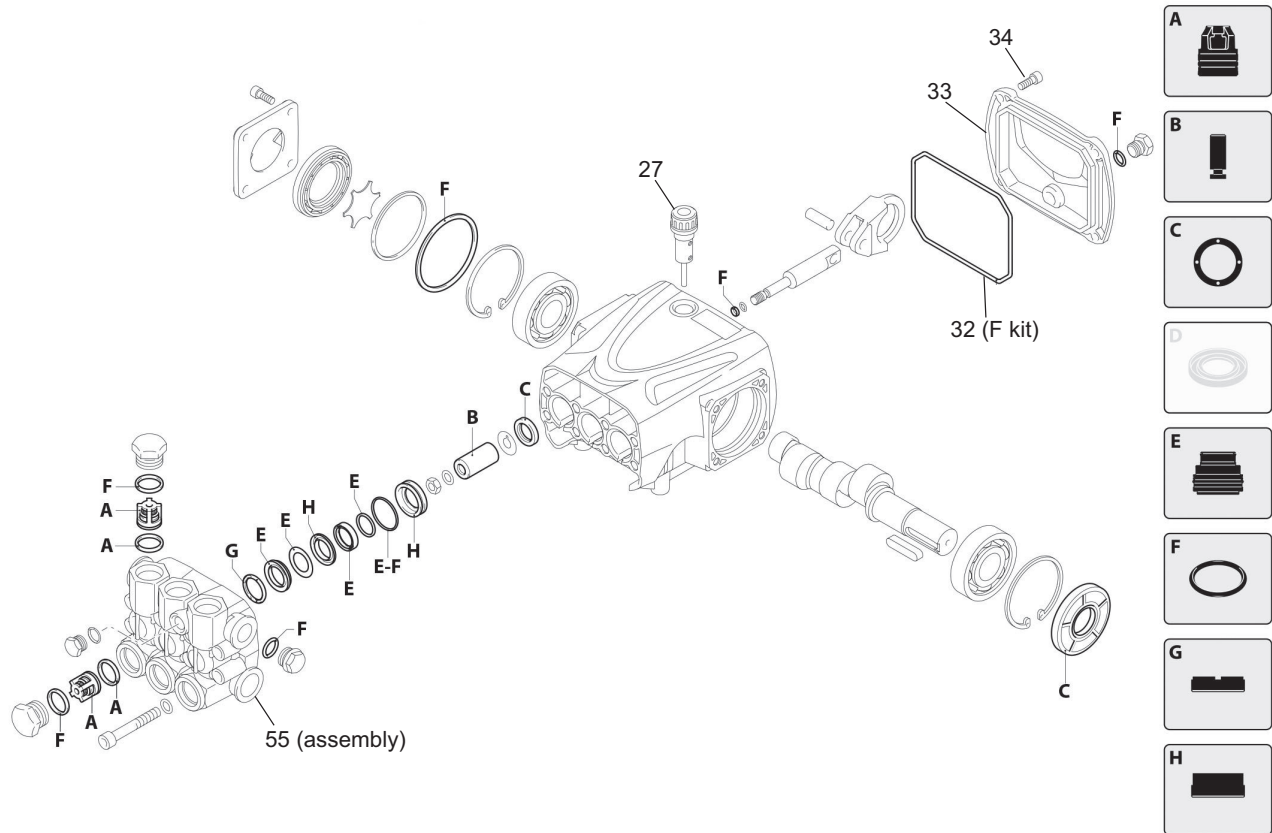

Power Washer Parts Manual

Pump

ITEM	PART NO.	QTY.	DESCRIPTION
27	0H95660120	1	PLUG
32	0K75200100	1	O-RING
33	0K75200112	1	COVER
34	0K75200111	4	COVER SCREW
55	0K75200113	1	HEAD ASSEMBLY
KIT NUMBERS			
KIT A	0K75200114	1	VALVES
KIT B	0K75200115	1	PISTONS
KIT C	0K75200116	1	OIL SEALS
KIT E	0K75200117	1	WATER SEALS
KIT F	0K75200118	1	O-RINGS
KIT G	0K75200119	1	SUPPORT RINGS
KIT H	0K75200120	1	PISTON GUIDES