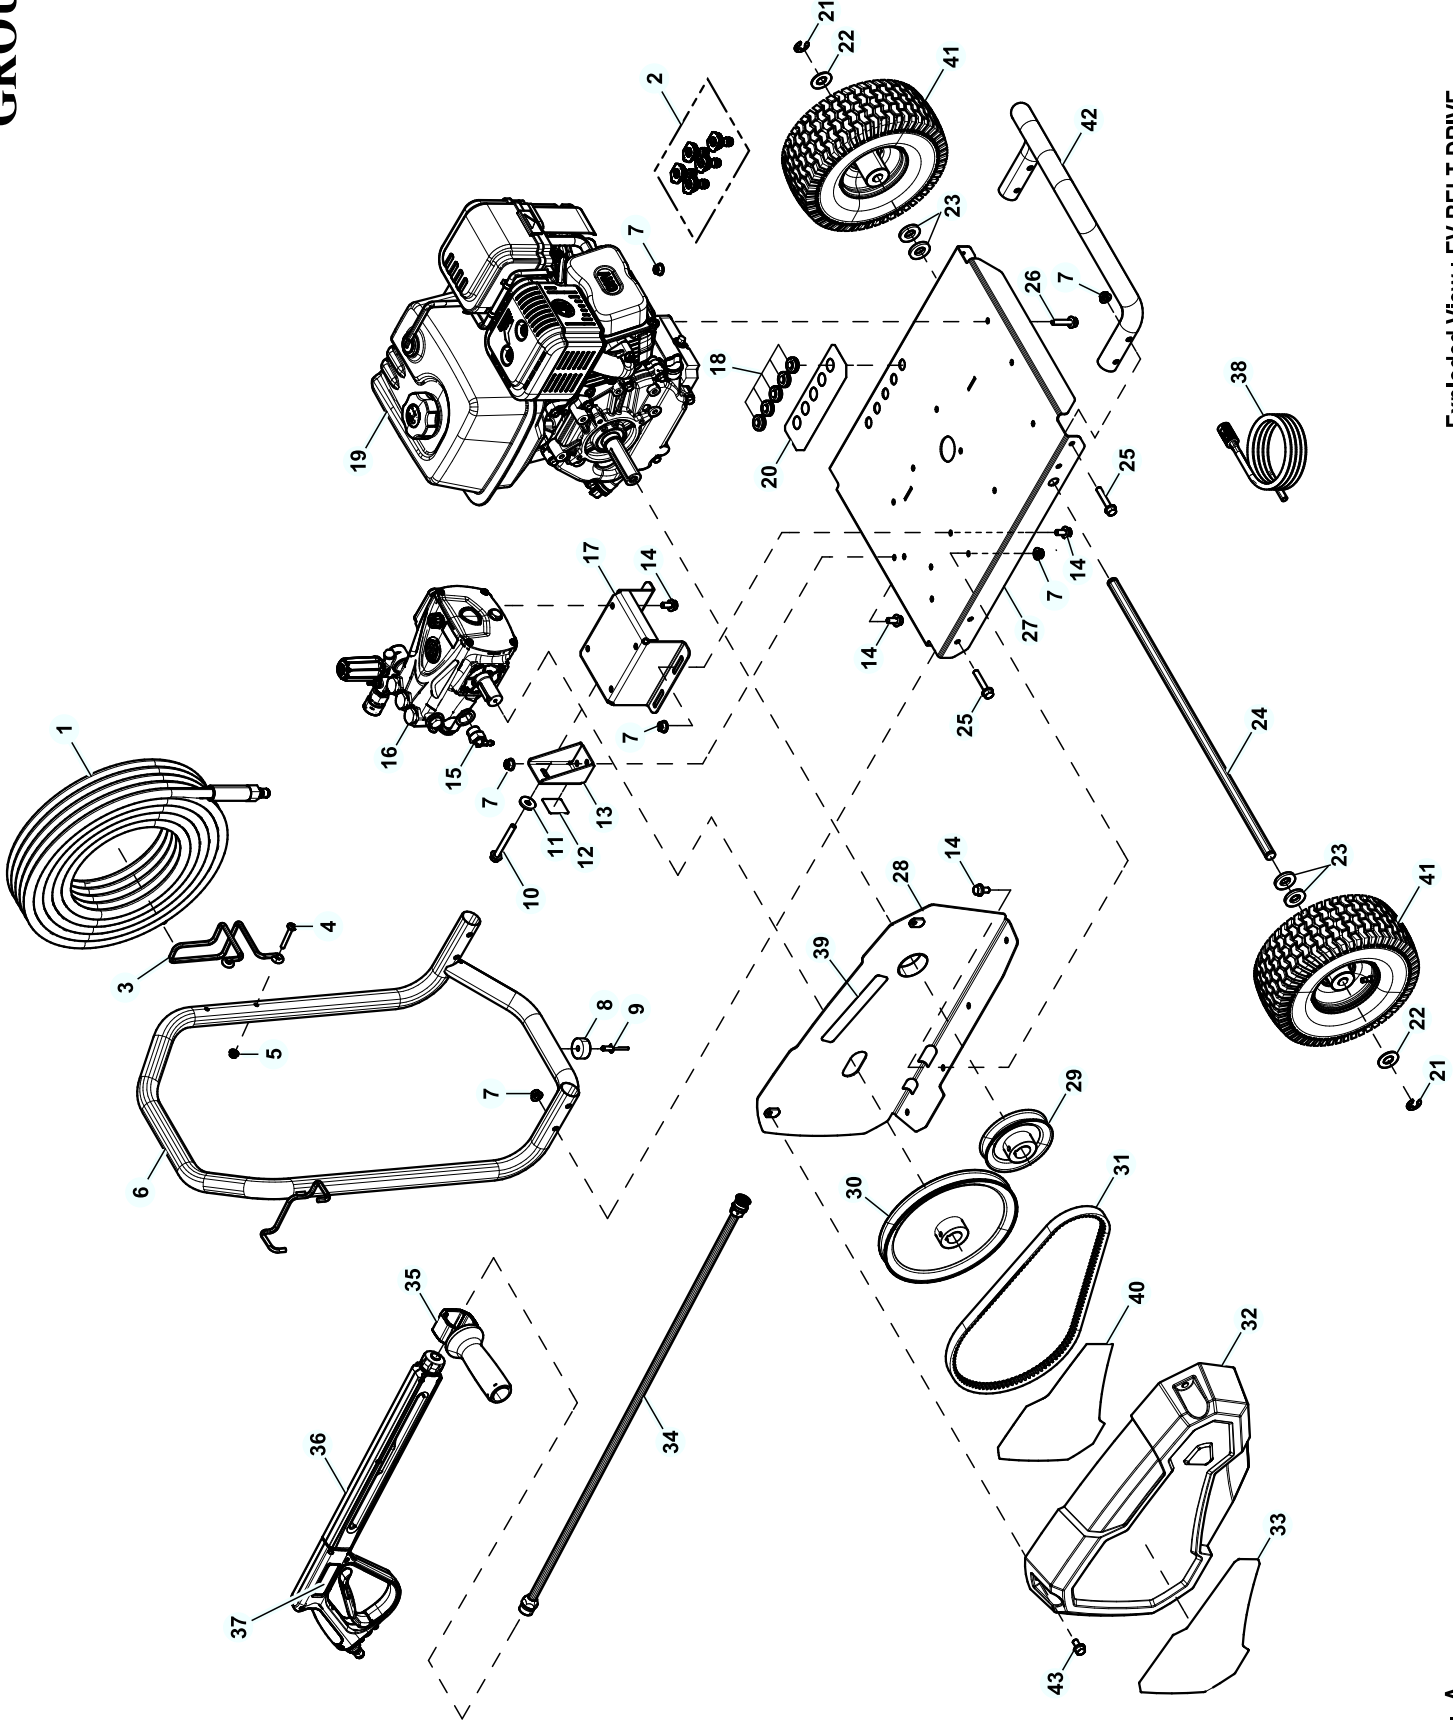

GROUP EV

Exploded View : EV BELT DRIVE
Drawing No. : 10000031706

EXPLODED VIEW: EV BELT DRIVE**DRAWING #: 10000031706****GROUP EV**

ITEM	PART#	QTY.	DESCRIPTION
1	0K5326C	1	HOSE 5/16" X 50' W/QC DISK GRY
2	0H9617L	1	KIT-NOZZLE 030/035
3	0J0211	1	HOOK GP HOSE
4	0J3331	2	SCREW BFHSC M6-1.0 X 45 BLK ZP
5	0E8388	2	NUT HEX FL WHIZ M6-1.0
6	10000020662	1	ST39 WLDMNT, BD TUBE HANDLE
7	067989	22	NUT HEX FL WHIZ M8-1.25
8	0J2229	1	VIBRATION MOUNT 1-1/4" OD
9	0K5422	1	RIVET POP .25 X 0.625 STEEL
10	0J2487	1	SCREW HHFC M8-1.25 X 65 FT ZP
11	050190	1	WASHER FLAT .344ID X 1.0OD
12	0L1231	1	DECAL BLT TENSION BRKT
13	10000020605	1	ST39 BRKT BELT ADJUSTMNT
14	0E9470	14	SCREW HHFC M8-1.25 X 16 G8.8
15	0L0251	1	THERMAL RELIEF, G 1/2" M
16	0K7520	1	PUMP TRIPLEX 3GPM 3500 PSI
17	10000020607	1	ST39 BRKT, BELT DRIVE PUMP
18	0J3079	5	GROMMET-NOZZLE
19	10000020434	1	ENGINE 302CC EPA3
20	0L0654	1	DECAL, BD NZZLE
21	0J2686	2	RING, SNAP - 5/8" TYPE E
22	022247	2	WASHER FLAT 5/8 ZINC
23	0J2957	4	WASHER NYLON .656 ID
24	0H9603G	1	AXLE, 5/8" DIA
25	073144	8	SCREW HHFC M8-1.25 X 45 G8.8
26	089230	4	SCREW HHFC M8-1.25 X 35 G8.8
27	10000020613	1	ST39 ASSEMBLY BASE PLATE BELT
28	10000020653	1	ST39 WLDMNT, BELT GUARD BACK
29	0K7539	1	ENGINE PULLEY B4.25 PITCH
30	0K7540	1	PUMP PULLEY B8.82 PITCH
31	0K9149	1	V-BELT, BX37
32	10000020602	1	BELT GUARD FRONT BLACK
33	10000021085	1	DECAL, BELT GUARD
34	0H9625A	1	LANCE ASSY-33" LONG SS
35	0J1052	1	GUN SUPPORT HANDLE
36	10000020414	1	GUN ASSY DR 4000 PSI
37	10000020395	1	DECAL GUN 4000 PSI DR
38	0L0474	1	DETERGENT HOSE, 4' W/FILTER
39	0L0653	1	DECAL, BD WARNING BELT GUARD
40	10000022674	1	DECAL BD QUICK TENSION DR
41	0L0150	2	WHEEL, 10"OD PNUEM 5/8"OD AXLE
42	10000020548	1	ST39 TUBE BUMPER
43	059012	2	SCREW HHFC M8-1.25 X 20 G8.8