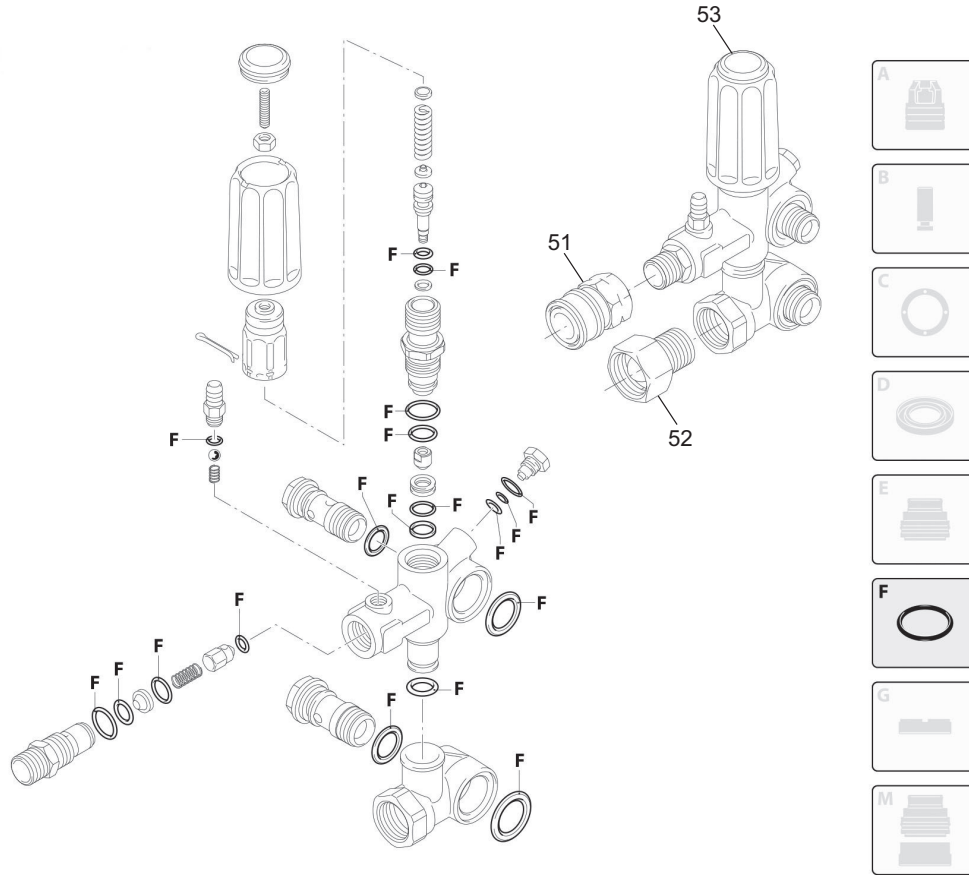

Unloader Assembly

ITEM	PART NO.	QTY.	DESCRIPTION
51	0K75200121	1	UNLOADER FITTING
52	0K75200122	1	UNLOADER FITTING
53	0K75200123	1	UNLOADER VALVE ASSEMBLY
KIT NUMBERS			
KIT F	0K75200124	1	O-RINGS