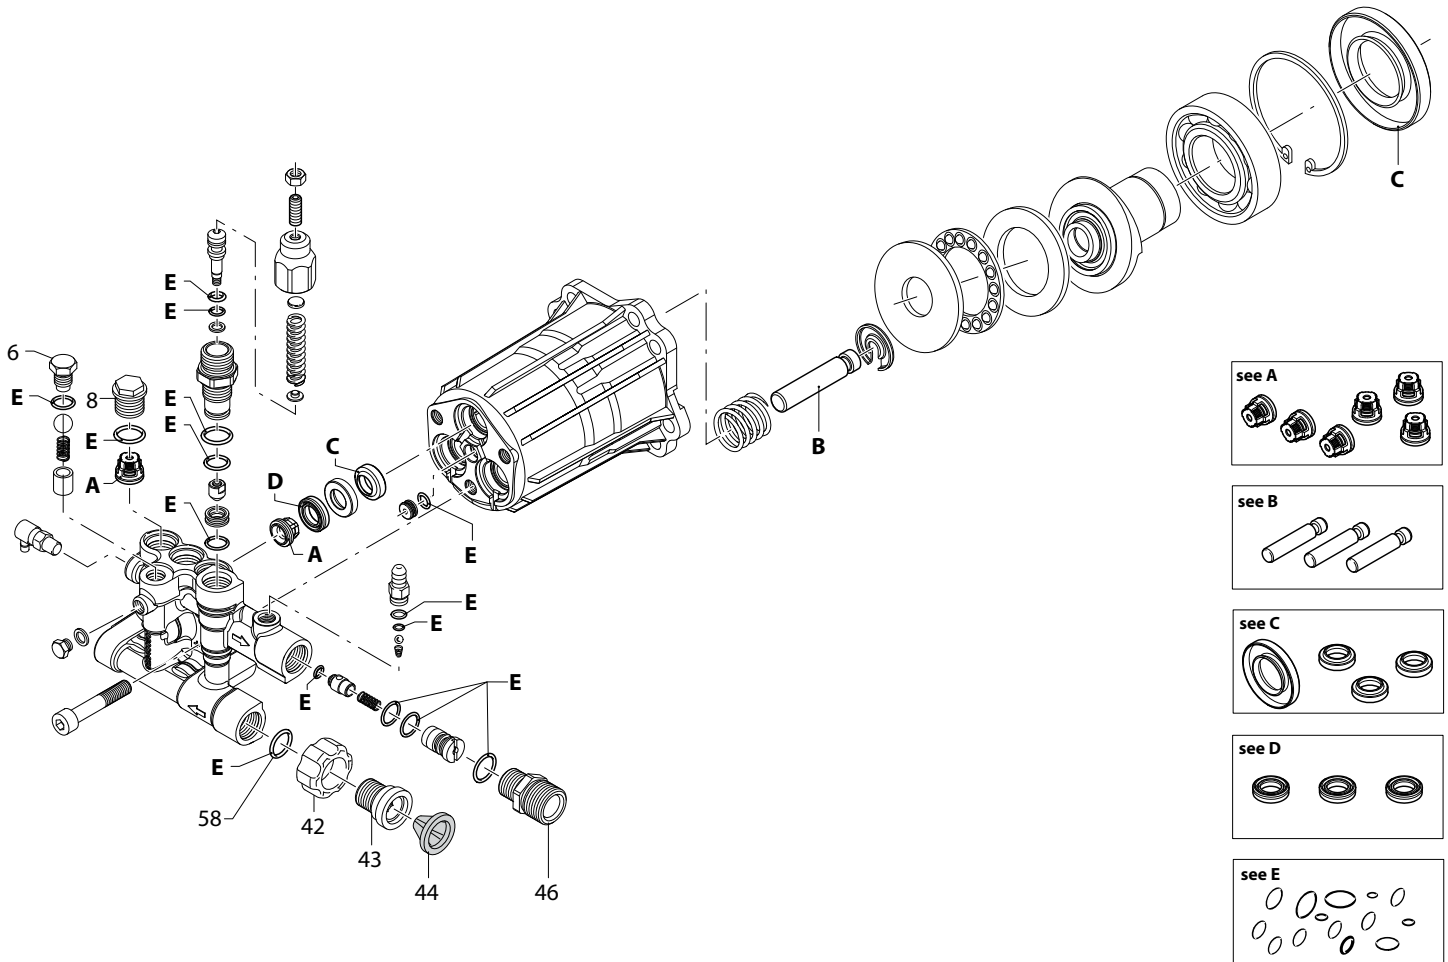

# GROUP EV

**EXPLODED VIEW: EV PW RESI 3200-2900****DRAWING #: 10000031698****GROUP EV**

<b>ITEM</b>	<b>PART#</b>	<b>QTY.</b>	<b>DESCRIPTION</b>
1	10000021481	1	ENGINE 196CC G33 EPA3 CARB
2	10000021472	1	HANDLE C-GRIP BLACK
3	10000026998	1	HANDLE KIT DR PW RESI NO DECAL
4	0L6431	1	HOLSTER VP GUN BLACK
5	0J1449	2	FASTENER RIBBED SHANK CHRSTM T
6	10000021478	1	GUN VP M22 GREY
7	0H9640	1	LANCE ASSY-20" LONG
8	10000008243	1	HOSE
9	0J3052	1	HOOK-HOSE
10	0K9974	1	PUSH NUT
11	0J3079	4	GROMMET-NOZZLE
12	0H9617R	1	KIT-NOZZLE
13	0L4740C	1	DECAL NOZZLE BILLBOARD 3200
	10000021466	1	DECAL NOZZLE BILLBOARD 2900 DR
14	0K1663	1	PUMP AXIAL (2900)
	0J7764	1	PUMP AXIAL (3200)
15	0J3315	4	SCREW SHC M8-1.25X25 C8.8 ZP
16	092479	4	WASHER LOCK M8 RIBBED
17	067989	4	NUT HEX FL WHIZ M8-1.25
18	0G5442	2	SNAP BUTTON
19	10000027441	1	CRADLE KIT
20	089230	4	SCREW HHFC M8-1.25 X 35 G8.8
21	0L2091	1	DECAL NO NOT USE BLEACH
22	10000022233	1	CAP CHEM TANK HOSE CUTOOUT BLACK
23	0J3374	1	DECAL QUICK START
24	0K6007	1	DECAL QUICK START
25	0K9978D	1	AXLE
26	0J6276	2	WHEEL
27	0K2895	1	TURBO NOZZLE
28	0L3579A	1	PW FOAMER QC TBD
29	10000007185	1	BAG MESH DRAWSTRING
30	10000008335	1	CARD LAMINATED PW ACCESSORY
31	0L5832	1	OIL POUCH 16 OZ SAE 30
32	10000008337	1	ASSY POWER BROOM (3200)

# POWER WASHER PUMP, AXIAL-2.2GPM 2400 PSI – REPLACEMENT PARTS

REF. #	Part #	QTY	Description
	0K1663	1	PUMP, AXIAL 2.2 GPM 2400 PSI
6	0H95650130	1	SCREW
8	0J93750100	3	PLUG
42	0H95650120	1	FITTING (3/4"NH)
43	0H95650121	1	FITTING
44	0H95650122	1	FILTER
46	0H95650123	1	FITTING
58	0H95650124	2	O-RING (14X2)

REF. #	Part #	Description
A	0H95650110	KIT - VALVES
B	0H95650111	KIT - PISTONS
C	0J93750102	KIT - OIL SEALS
D	0H95650113	KIT - WATER SEALS
E	0K16630110	KIT - O-RINGS