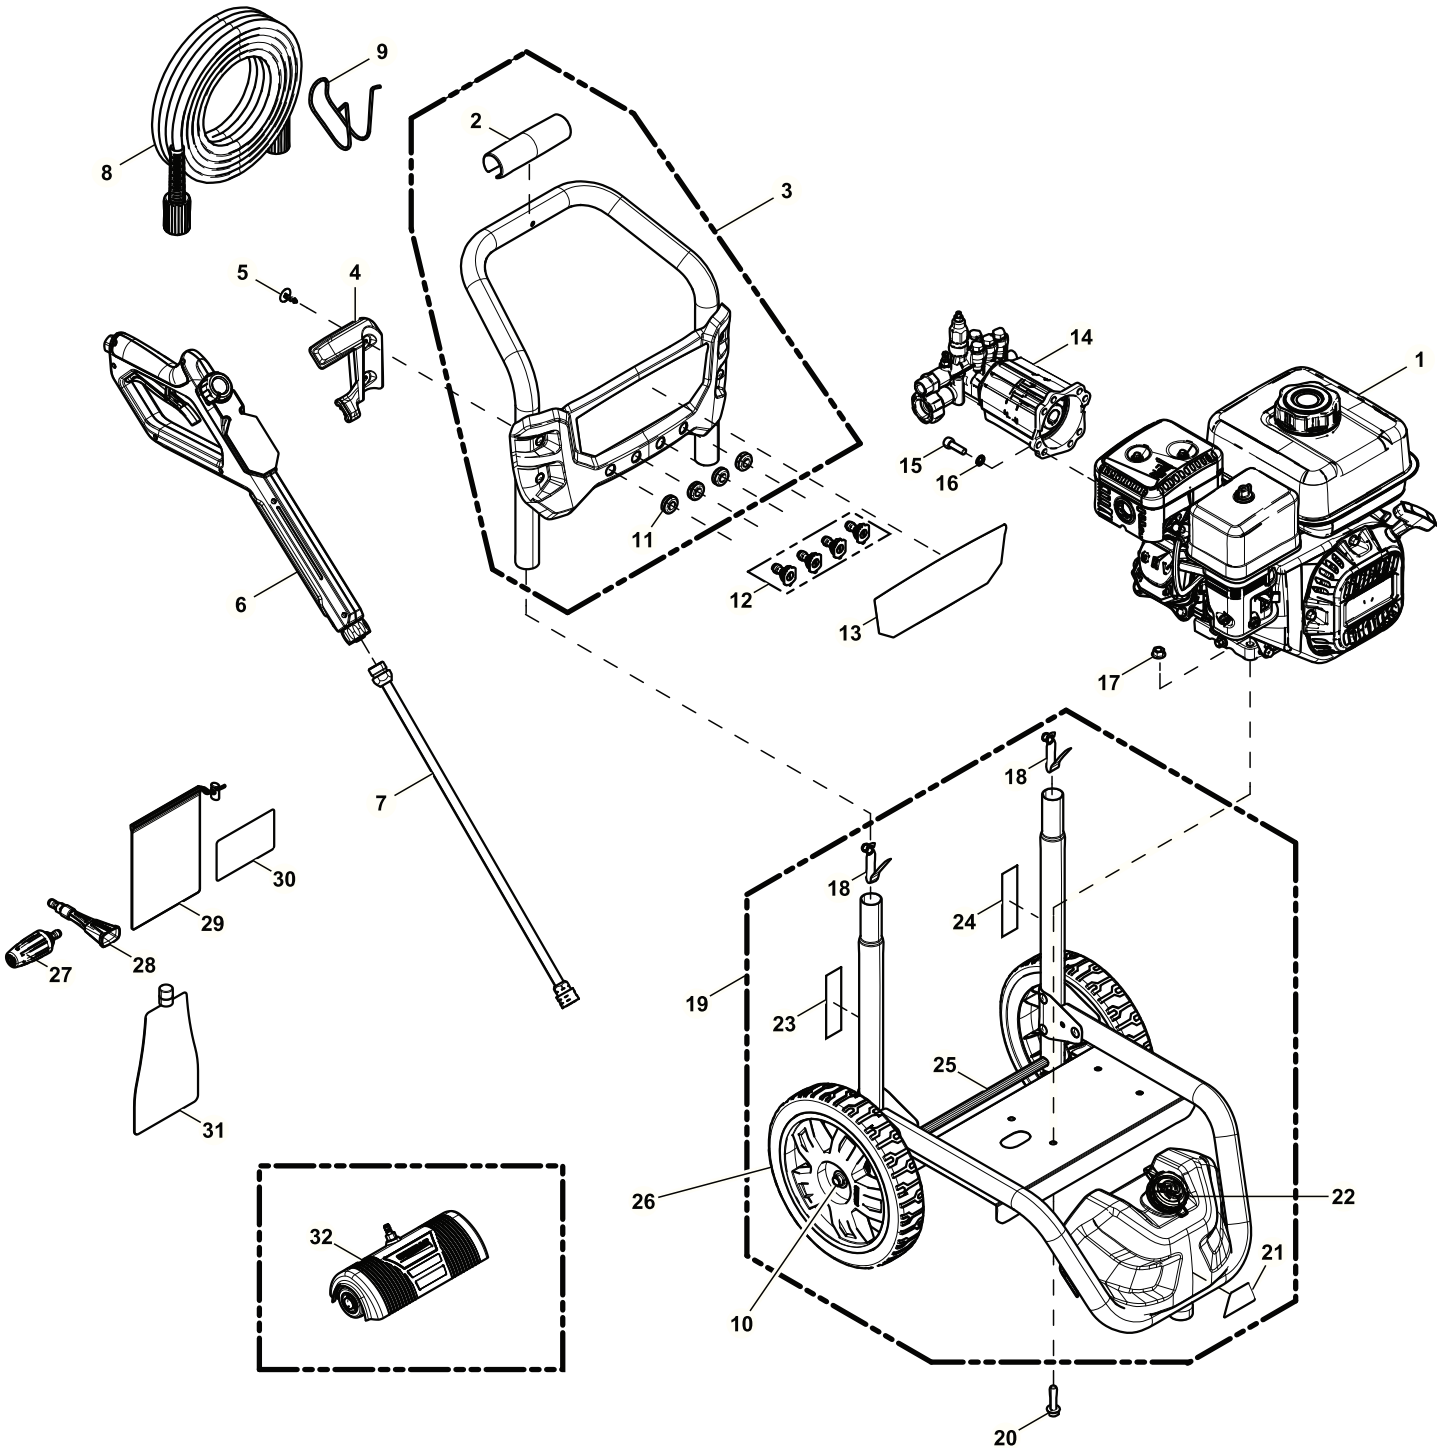

# GROUP EV

**EXPLODED VIEW: EV PW RESI 3200-2900****DRAWING #: 10000031698****GROUP EV**

<b>ITEM</b>	<b>PART#</b>	<b>QTY.</b>	<b>DESCRIPTION</b>
1	10000021481	1	ENGINE 196CC G33 EPA3 CARB
2	10000021472	1	HANDLE C-GRIP BLACK
3	10000026998	1	HANDLE KIT DR PW RESI NO DECAL
4	0L6431	1	HOLSTER VP GUN BLACK
5	0J1449	2	FASTENER RIBBED SHANK CHRSTM T
6	10000021478	1	GUN VP M22 GREY
7	0H9640	1	LANCE ASSY-20" LONG
8	10000008243	1	HOSE
9	0J3052	1	HOOK-HOSE
10	0K9974	1	PUSH NUT
11	0J3079	4	GROMMET-NOZZLE
12	0H9617R	1	KIT-NOZZLE
13	0L4740C	1	DECAL NOZZLE BILLBOARD 3200
	10000021466	1	DECAL NOZZLE BILLBOARD 2900 DR
14	0K1663	1	PUMP AXIAL (2900)
	0J7764	1	PUMP AXIAL (3200)
15	0J3315	4	SCREW SHC M8-1.25X25 C8.8 ZP
16	092479	4	WASHER LOCK M8 RIBBED
17	067989	4	NUT HEX FL WHIZ M8-1.25
18	0G5442	2	SNAP BUTTON
19	10000027441	1	CRADLE KIT
20	089230	4	SCREW HHFC M8-1.25 X 35 G8.8
21	0L2091	1	DECAL NO NOT USE BLEACH
22	10000022233	1	CAP CHEM TANK HOSE CUTOOUT BLACK
23	0J3374	1	DECAL QUICK START
24	0K6007	1	DECAL QUICK START
25	0K9978D	1	AXLE
26	0J6276	2	WHEEL
27	0K2895	1	TURBO NOZZLE
28	0L3579A	1	PW FOAMER QC TBD
29	10000007185	1	BAG MESH DRAWSTRING
30	10000008335	1	CARD LAMINATED PW ACCESSORY
31	0L5832	1	OIL POUCH 16 OZ SAE 30
32	10000008337	1	ASSY POWER BROOM (3200)

# POWER WASHER PUMP, AXIAL-2.2GPM 2400 PSI – REPLACEMENT PARTS

REF. #	Part #	QTY	Description
	0K1663	1	PUMP, AXIAL 2.2 GPM 2400 PSI
6	0H95650130	1	SCREW
8	0J93750100	3	PLUG
42	0H95650120	1	FITTING (3/4"NH)
43	0H95650121	1	FITTING
44	0H95650122	1	FILTER
46	0H95650123	1	FITTING
58	0H95650124	2	O-RING (14X2)

REF. #	Part #	Description
A	0H95650110	KIT - VALVES
B	0H95650111	KIT - PISTONS
C	0J93750102	KIT - OIL SEALS
D	0H95650113	KIT - WATER SEALS
E	0K16630110	KIT - O-RINGS